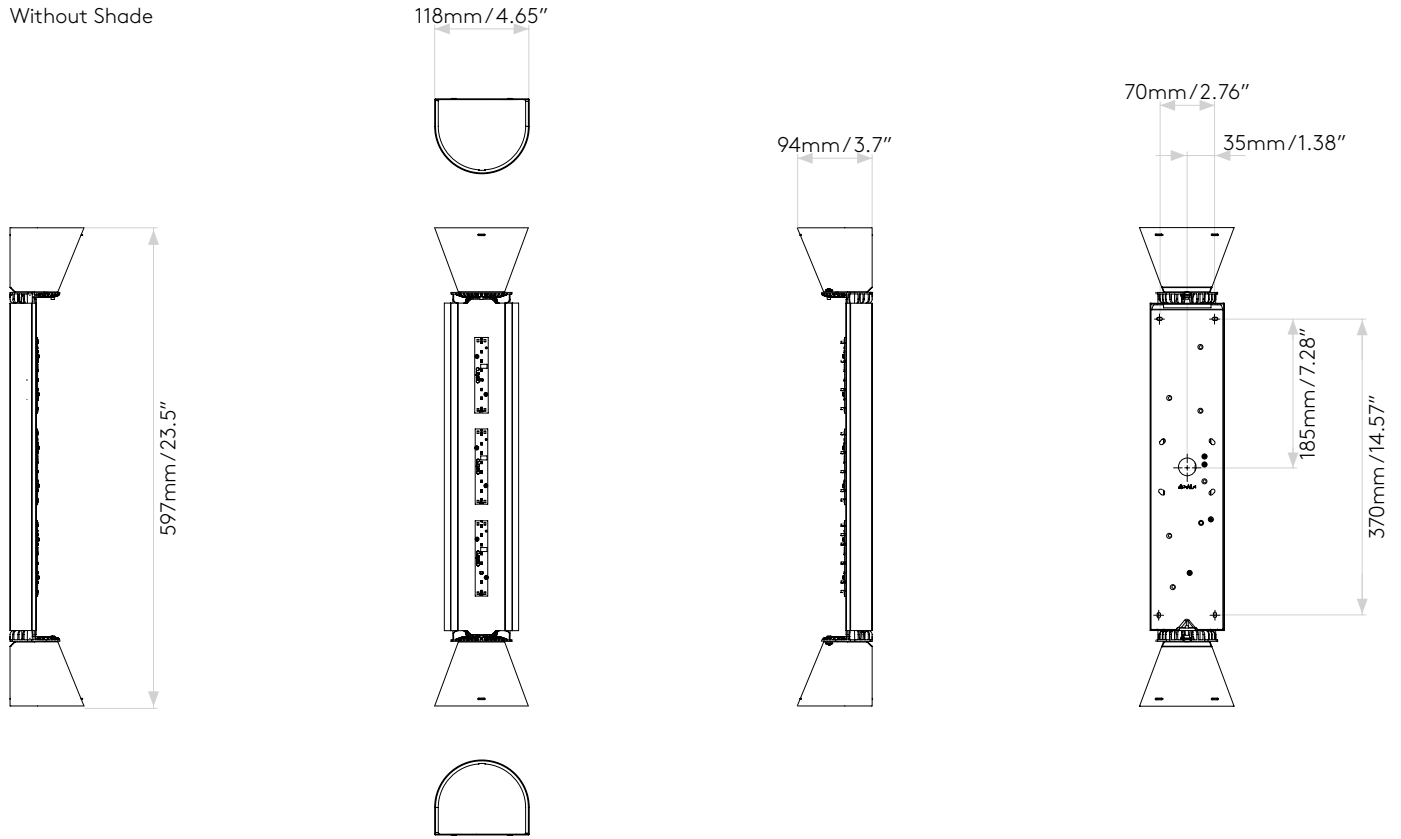

## General

Location:	Interior
Class:	cULus (Class I)
Location Rating:	Dry
Driver Required:	Mains 120V
Installation Orientation:	Wall Mount - Vertical
Fitting Method:	4" Octagon Box
Main Material:	Metal - Aluminium
Dimensions (mm):	H: 597 W: 118 D: 94
Dimensions (inch):	H: 23.5 W: 4.65 D: 3.7
Cut Out Hole (mm/inch):	-
Recess Depth (mm/inch):	-
Fire Rating:	-
Cable Length (mm/inch):	-
Gross Weight (lb):	3.65
Ada Compliant:	-
Ic Rating:	-

## Lamp

Light Source:	COB LED
Wattage:	14W
Lamp Included:	Yes (Integral)
Maximum Lamp Length (mm/inch):	-
Luminous Flux (lm):	735
Colour Temp (K):	2700
Cri (Ra):	90
Macadam Ellipse:	3-Step
Tilt Adjustable Angle (°):	-
Rotation Adjustable Angle (°):	-
Average Lifetime (hrs):	55400
Beam Angle (°):	0

# Product Elevations

astro

Please note that some dimensions may vary slightly due to manufacturing tolerances, this includes cable entry and fixing holes.

Without Shade

With Elba Wall 600 Shade