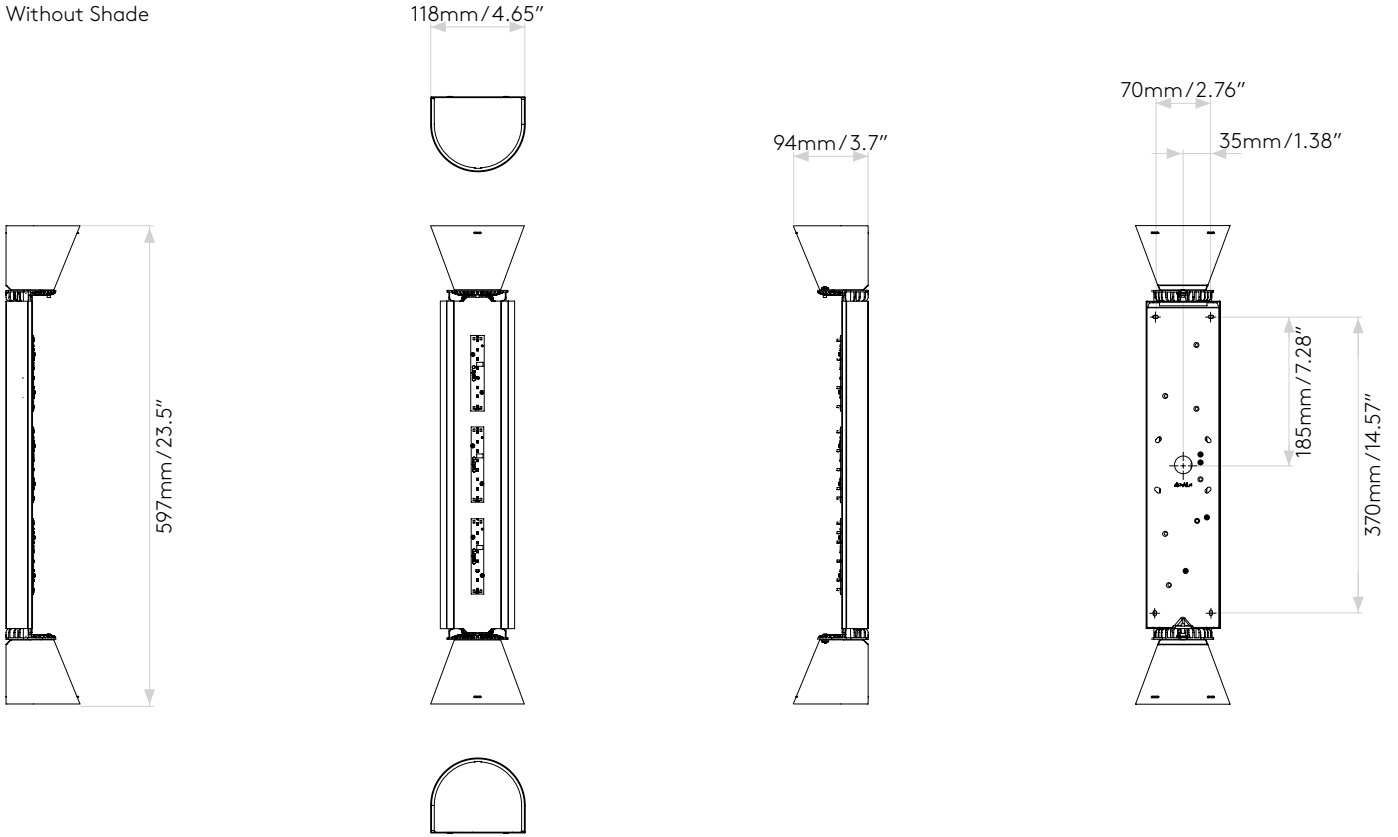

Wall Base 440 LED Phase

astro

General

Location:	Interior
Class:	cULus (Class I)
Location Rating:	Dry
Driver Required:	Mains 120V
Installation Orientation:	Wall Mount - Vertical
Fitting Method:	4" Octagon Box
Main Material:	Metal - Aluminium
Dimensions (mm):	H: 597 W: 118 D: 94
Dimensions (inch):	H: 23.5 W: 4.65 D: 3.7
Cut Out Hole (mm/inch):	-
Recess Depth (mm/inch):	-
Fire Rating:	-
Cable Length (mm/inch):	-
Gross Weight (lb):	3.62
Ada Compliant:	-
Ic Rating:	-

Lamp

Light Source:	COB LED
Wattage:	18.6W
Lamp Included:	Yes (Integral)
Maximum Lamp Length (mm/inch):	-
Luminous Flux (lm):	720
Colour Temp (K):	2700
Cri (Ra):	90
Macadam Ellipse:	3-Step
Tilt Adjustable Angle (°):	-
Rotation Adjustable Angle (°):	-
Average Lifetime (hrs):	55400
Beam Angle (°):	0

Additional Information:

Shade Included:	Shade Sold Separately
Shade/Diffuser Material:	-
Shade/Diffuser Finish:	-
F Mark:	Suitable for mounting on flammable materials

Code: 1367006

Finish: Matt White

To maintain this product to its best condition, please view our care and cleaning guidelines on the support section of the astro website.

Product Elevations

astro

Please note that some dimensions may vary slightly due to manufacturing tolerances, this includes cable entry and fixing holes.

Without Shade

With Elba Wall 600 Shade