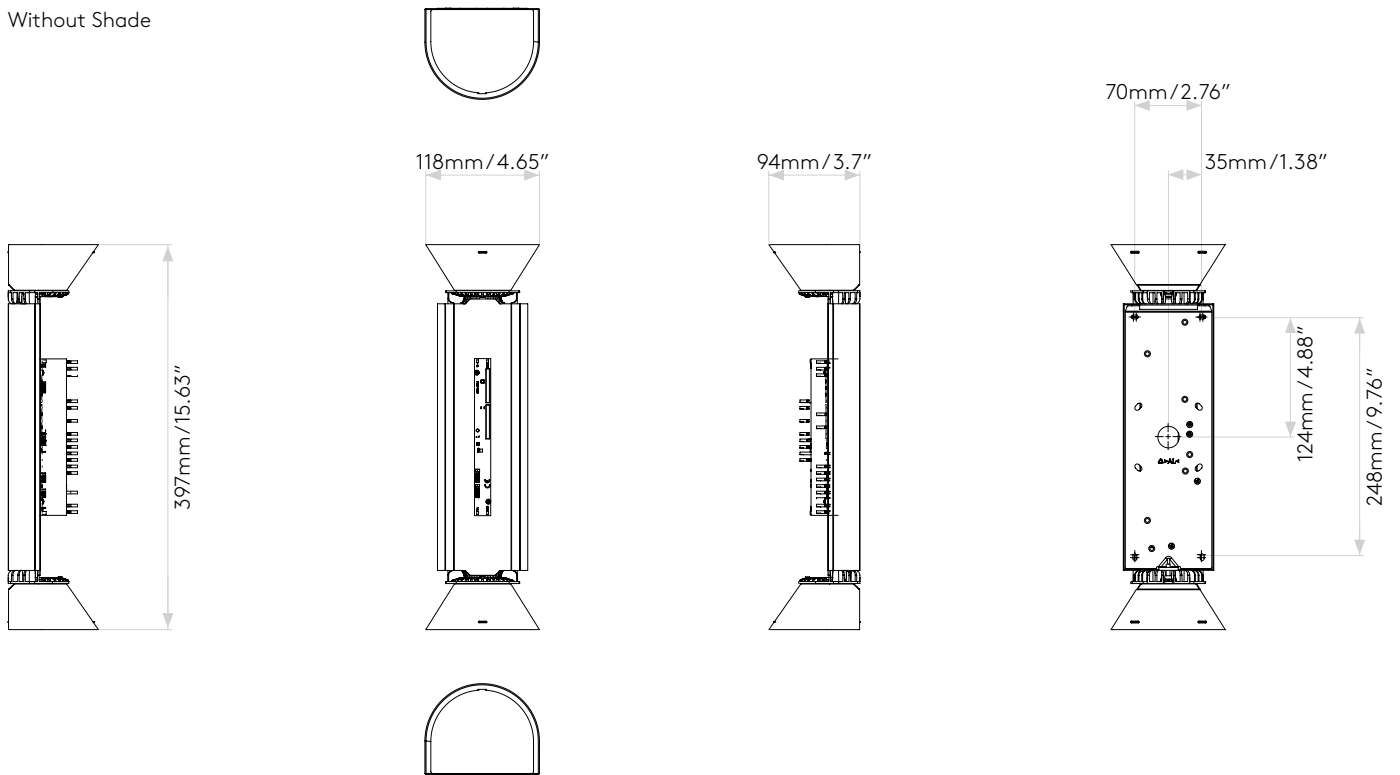

Product Elevations

astro

Please note that some dimensions may vary slightly due to manufacturing tolerances, this includes cable entry and fixing holes.

Without Shade