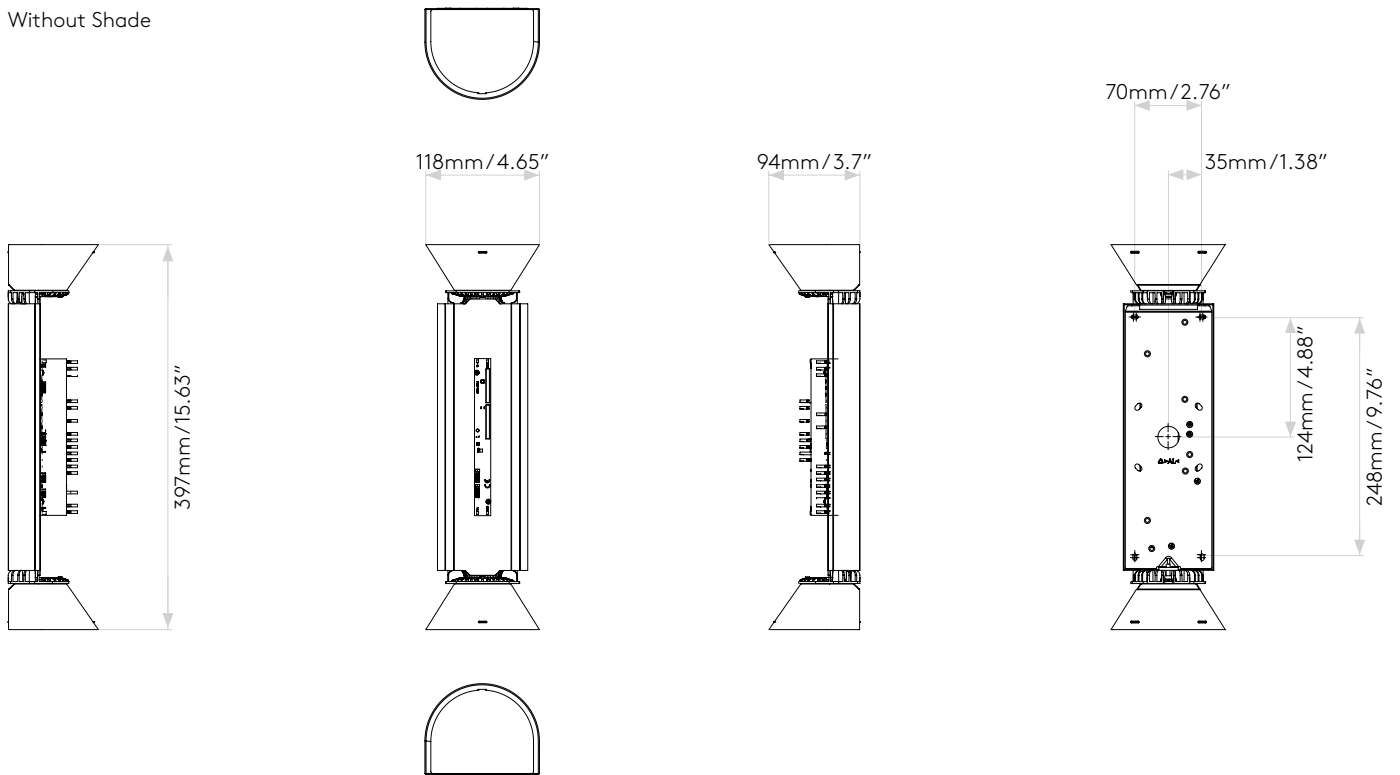

Wall Base 300 LED Phase

astro

General

Location:	Interior
Class:	cULus (Class I)
Location Rating:	Dry
Driver Required:	Mains 120V
Installation Orientation:	Wall Mount - Vertical
Fitting Method:	4" Octagon Box
Main Material:	Metal - Aluminium
Dimensions (mm):	H: 397 W: 118 D: 94
Dimensions (inch):	H: 15.63 W: 4.65 D: 3.7
Cut Out Hole (mm/inch):	-
Recess Depth (mm/inch):	-
Fire Rating:	-
Cable Length (mm/inch):	-
Gross Weight (lb):	2.62
Ada Compliant:	-
Ic Rating:	-

Lamp

Light Source:	COB LED
Wattage:	18.9W
Lamp Included:	Yes (Integral)
Maximum Lamp Length (mm/inch):	-
Luminous Flux (lm):	836
Colour Temp (K):	2700
Cri (Ra):	90
Macadam Ellipse:	3-Step
Tilt Adjustable Angle (°):	-
Rotation Adjustable Angle (°):	-
Average Lifetime (hrs):	55400
Beam Angle (°):	-

Product Elevations

astro

Please note that some dimensions may vary slightly due to manufacturing tolerances, this includes cable entry and fixing holes.

Without Shade

With Elba Wall 400 Shade