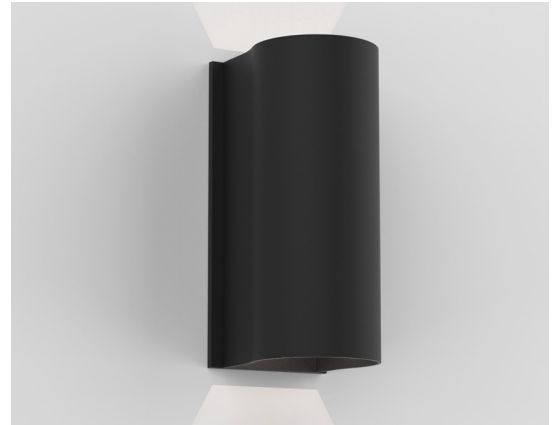

Dunbar 255

astro

General

Location:	Exterior
Class:	cETLus (Class 1)
Location Rating:	Wet
Driver Required:	No
Installation Orientation:	Wall Mount
Fitting Method:	4" Octagon Box
Main Material:	Metal - Aluminium
Dimensions (mm):	H: 255 W: 110 D: 131
Dimensions (inch):	H: 10.04 W: 4.33 D: 5.16
Cut Out Hole (mm/inch):	-
Recess Depth (mm/inch):	-
Fire Rating:	-
Cable Length (mm/inch):	-
Gross Weight (lb):	3.21
Ada Compliant:	Yes - if installed in compliance with ADA 307.2
Ic Rating:	-

Lamp

Light Source:	COB LED
Wattage:	7.6W
Lamp Included:	Yes (Integral)
Maximum Lamp Length (mm/inch):	-
Luminous Flux (lm):	250
Colour Temp (K):	3000
Cri (Ra):	93
Macadam Ellipse:	2-Step
Tilt Adjustable Angle (°):	-
Rotation Adjustable Angle (°):	-
Average Lifetime (hrs):	36300
Beam Angle (°):	To Be Advised

Electrical

Switched:	No
Dimmable:	No
Dimming Method:	-
Supply Frequency (Hz):	50/60
Driver/Ballast Voltage (V):	100-277
Driver Average Lifetime (hrs):	50000
Efficacy (lm/W):	33

Additional Information:

Shade Included:	-
Shade/Diffuser Material:	-
Shade/Diffuser Finish:	-
F Mark:	Suitable for mounting on flammable materials