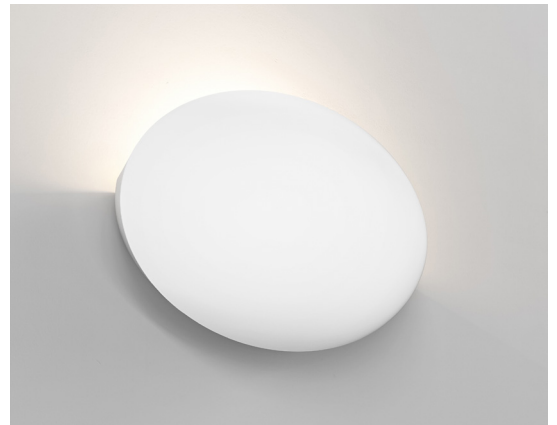

General

Location:	Interior
Class:	cULus (Class I)
Location Rating:	Dry
Driver Required:	Mains 120V
Installation Orientation:	Wall Mount - Downlight & Uplight
Fitting Method:	4" Octagon Box
Main Material:	Plaster
Dimensions (mm):	H: 179 W: 330 D: 97.5
Dimensions (inch):	H: 7.05 W: 12.99 D: 3.84
Cut Out Hole (mm/inch):	-
Recess Depth (mm/inch):	-
Fire Rating:	-
Cable Length (mm/inch):	-
Gross Weight (lb):	5.29
Ada Compliant:	Yes
Ic Rating:	-

Lamp

Light Source:	LED E26/Medium
Wattage:	12W Max
Lamp Included:	No
Maximum Lamp Length (mm/inch):	-
Luminous Flux (lm):	Lamp Dependent
Colour Temp (K):	Lamp Dependent
Cri (Ra):	Lamp Dependent
Macadam Ellipse:	Lamp Dependent
Tilt Adjustable Angle (°):	-
Rotation Adjustable Angle (°):	-
Average Lifetime (hrs):	Lamp Dependent
Beam Angle (°):	Lamp Dependent

Shade Included:	-
Shade/Diffuser Material:	-
Shade/Diffuser Finish:	-
F Mark:	-

Code: 1519002
Finish: Plaster

To maintain this product to its best condition, please view our care and cleaning guidelines on the support section of the astro website.