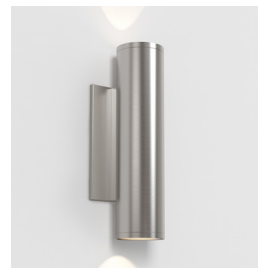

Ava 300 Coastal

astro

General

Location:	Exterior
Class:	cULus (Class I)
Location Rating:	Wet
Driver Required:	Mains 120V
Installation Orientation:	Wall Mount - Uplight, Downlight or Vertical
Fitting Method:	4" Octagon Box
Main Material:	Metal - 316 Stainless Steel
Dimensions (mm):	H: 300 W: 120 D: 90
Dimensions (inch):	H: 11.81 W: 4.72 D: 3.54
Cut Out Hole (mm/inch):	-
Recess Depth (mm/inch):	-
Fire Rating:	-
Cable Length (mm/inch):	-
Gross Weight (lb):	4.5
Ada Compliant:	Yes - if installed in compliance with ADA 307.2
Ic Rating:	-

Lamp

Light Source:	LED GU10
Wattage:	2 x 10W Max
Lamp Included:	No
Maximum Lamp Length (mm/inch):	79
Luminous Flux (lm):	Lamp Dependent
Colour Temp (K):	Lamp Dependent
Cri (Ra):	Lamp Dependent
Macadam Ellipse:	Lamp Dependent
Tilt Adjustable Angle (°):	-
Rotation Adjustable Angle (°):	-
Average Lifetime (hrs):	Lamp Dependent
Beam Angle (°):	Lamp Dependent

Shade Included:	-
Shade/Diffuser Material:	Glass
Shade/Diffuser Finish:	-
F Mark:	Suitable for mounting on flammable materials

Code: 1428026
Finish: PVD Brushed Gunmetal

Code: 1428027
Finish: PVD Brushed Brass