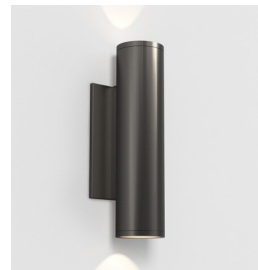

Ava 300 Coastal

astro

General

Location:	Exterior
Class:	cULus (Class I)
Location Rating:	Wet
Driver Required:	Mains 120V
Installation Orientation:	Wall Mount - Uplight, Downlight or Vertical
Fitting Method:	4" Octagon Box
Main Material:	Metal - 316 Stainless Steel
Dimensions (mm):	H: 300 W: 120 D: 90
Dimensions (inch):	H: 11.81 W: 4.72 D: 3.54
Cut Out Hole (mm/inch):	-
Recess Depth (mm/inch):	-
Fire Rating:	-
Cable Length (mm/inch):	-
Gross Weight (lb):	4.5
Ada Compliant:	Yes - if installed in compliance with ADA 307.2
Ic Rating:	-

Lamp

Light Source:	LED GU10
Wattage:	2 x 10W Max
Lamp Included:	No
Maximum Lamp Length (mm/inch):	79
Luminous Flux (lm):	Lamp Dependent
Colour Temp (K):	Lamp Dependent
Cri (Ra):	Lamp Dependent
Macadam Ellipse:	Lamp Dependent
Tilt Adjustable Angle (°):	-
Rotation Adjustable Angle (°):	-
Average Lifetime (hrs):	Lamp Dependent
Beam Angle (°):	Lamp Dependent

Shade Included:	-
Shade/Diffuser Material:	Glass
Shade/Diffuser Finish:	-
F Mark:	Suitable for mounting on flammable materials

Code: 1428026
Finish: PVD Brushed Gunmetal

Code: 1428027
Finish: PVD Brushed Brass