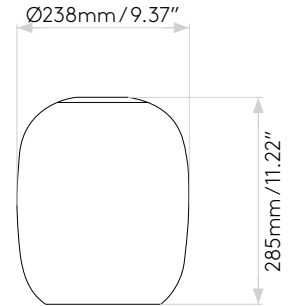

Wall Pendant

astro

General

Location:	Interior
Class:	cULus (Class I)
Location Rating:	Dry
Driver Required:	Mains 120V
Installation Orientation:	Wall Mount - Vertical
Fitting Method:	½" Stub Mount or 4" Octagon Box
Main Material:	Metal - Zinc
Dimensions (mm):	H: 1240 W: 110 D: 215
Dimensions (inch):	H: 48.82 W: 4.33 D: 8.46
Cut Out Hole (mm/inch):	-
Recess Depth (mm/inch):	-
Fire Rating:	-
Cable Length (mm/inch):	1000 / 39.37
Gross Weight (lb):	2.8
Ada Compliant:	Yes - if installed in compliance with ADA 307.4
Ic Rating:	-

Lamp

Light Source:	LED E26/Medium
Wattage:	12W Max
Lamp Included:	No
Maximum Lamp Length (mm/inch):	-
Luminous Flux (lm):	Lamp Dependent
Colour Temp (K):	Lamp Dependent
Cri (Ra):	Lamp Dependent
Macadam Ellipse:	Lamp Dependent
Tilt Adjustable Angle (°):	-
Rotation Adjustable Angle (°):	-
Average Lifetime (hrs):	Lamp Dependent
Beam Angle (°):	Lamp Dependent

Product Elevations

astro

Please note that some dimensions may vary slightly due to manufacturing tolerances, this includes cable entry and fixing holes.

Compatible shades

astro

Camden 220

Curve Glass 220

Curve Glass 285

Duo 210

Flow 350

Tapered Round 400 Pleated

Tube 135

Please note that some dimensions may vary slightly due to manufacturing tolerances, this includes cable entry and fixing holes

Veuillez noter que certaines dimensions peuvent varier légèrement en raison des tolérances de fabrication, y compris l'entrée de câble et les trous de fixation.