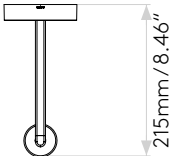

Product Elevations

astro

Please note that some dimensions may vary slightly due to manufacturing tolerances, this includes cable entry and fixing holes.