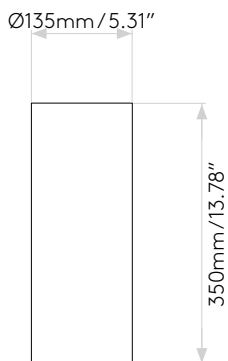

Wall Pendant

astro

General

Location:	Interior
Class:	cULus (Class I)
Location Rating:	Dry
Driver Required:	Mains 120V
Installation Orientation:	Wall Mount - Vertical
Fitting Method:	½" Stub Mount or 4" Octagon Box
Main Material:	Metal - Zinc
Dimensions (mm):	H: 1240 W: 110 D: 215
Dimensions (inch):	H: 48.82 W: 4.33 D: 8.46
Cut Out Hole (mm/inch):	-
Recess Depth (mm/inch):	-
Fire Rating:	-
Cable Length (mm/inch):	1000 / 39.37
Gross Weight (lb):	2.8
Ada Compliant:	Yes - if installed in compliance with ADA 307.4
Ic Rating:	-

Lamp

Light Source:	LED E26/Medium
Wattage:	12W Max
Lamp Included:	No
Maximum Lamp Length (mm/inch):	-
Luminous Flux (lm):	Lamp Dependent
Colour Temp (K):	Lamp Dependent
Cri (Ra):	Lamp Dependent
Macadam Ellipse:	Lamp Dependent
Tilt Adjustable Angle (°):	-
Rotation Adjustable Angle (°):	-
Average Lifetime (hrs):	Lamp Dependent
Beam Angle (°):	Lamp Dependent

Product Elevations

astro

Please note that some dimensions may vary slightly due to manufacturing tolerances, this includes cable entry and fixing holes.

Compatible shades

astro

Camden 220

Curve Glass 220

Curve Glass 285

Duo 210

Flow 350

Tapered Round 400 Pleated

Tube 135

Please note that some dimensions may vary slightly due to manufacturing tolerances, this includes cable entry and fixing holes

Veuillez noter que certaines dimensions peuvent varier légèrement en raison des tolérances de fabrication, y compris l'entrée de câble et les trous de fixation.