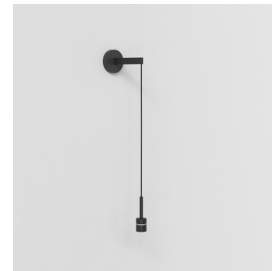

Wall Pendant

astro

General

Location:	Interior
Class:	cULus (Class I)
Location Rating:	Dry
Driver Required:	Mains 120V
Installation Orientation:	Wall Mount - Vertical
Fitting Method:	½" Stub Mount or 4" Octagon Box
Main Material:	Metal - Zinc
Dimensions (mm):	H: 1240 W: 110 D: 215
Dimensions (inch):	H: 48.82 W: 4.33 D: 8.46
Cut Out Hole (mm/inch):	-
Recess Depth (mm/inch):	-
Fire Rating:	-
Cable Length (mm/inch):	1000 / 39.37
Gross Weight (lb):	2.8
Ada Compliant:	Yes - if installed in compliance with ADA 307.4
Ic Rating:	-

Shade Included:	Shade Sold Separately
Shade/Diffuser Material:	-
Shade/Diffuser Finish:	-
F Mark:	-

Code: 1184044
Finish: Matt White

Code: 1184045
Finish: Matt Nickel

Code: 1184046
Finish: Bronze

Code: 1184055
Finish: Matt Black

Duo 210

Flow 350

Tapered Round 400 Pleated

Tube 135

Please note that some dimensions may vary slightly due to manufacturing tolerances, this includes cable entry and fixing holes

Veuillez noter que certaines dimensions peuvent varier légèrement en raison des tolérances de fabrication, y compris l'entrée de câble et les trous de fixation.