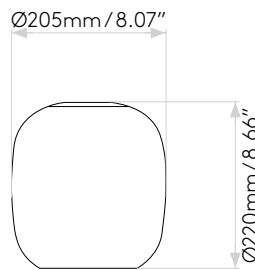

Wall Pendant

astro

General

Location:	Interior
Class:	cULus (Class I)
Location Rating:	Dry
Driver Required:	Mains 120V
Installation Orientation:	Wall Mount - Vertical
Fitting Method:	½" Stub Mount or 4" Octagon Box
Main Material:	Metal - Zinc
Dimensions (mm):	H: 1240 W: 110 D: 215
Dimensions (inch):	H: 48.82 W: 4.33 D: 8.46
Cut Out Hole (mm/inch):	-
Recess Depth (mm/inch):	-
Fire Rating:	-
Cable Length (mm/inch):	1000 / 39.37
Gross Weight (lb):	2.8
Ada Compliant:	Yes - if installed in compliance with ADA 307.4
Ic Rating:	-

Lamp

Light Source:	LED E26/Medium
Wattage:	12W Max
Lamp Included:	No
Maximum Lamp Length (mm/inch):	-
Luminous Flux (lm):	Lamp Dependent
Colour Temp (K):	Lamp Dependent
Cri (Ra):	Lamp Dependent
Macadam Ellipse:	Lamp Dependent
Tilt Adjustable Angle (°):	-
Rotation Adjustable Angle (°):	-
Average Lifetime (hrs):	Lamp Dependent
Beam Angle (°):	Lamp Dependent

Product Elevations

astro

Please note that some dimensions may vary slightly due to manufacturing tolerances, this includes cable entry and fixing holes.

Compatible shades

astro

Camden 220

Curve Glass 220

Curve Glass 285

Duo 210

Flow 350

Tapered Round 400 Pleated

Tube 135

Please note that some dimensions may vary slightly due to manufacturing tolerances, this includes cable entry and fixing holes

Veuillez noter que certaines dimensions peuvent varier légèrement en raison des tolérances de fabrication, y compris l'entrée de câble et les trous de fixation.