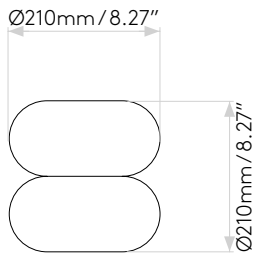

Wall Pendant

astro

General

Location:	Interior
Class:	cULus (Class I)
Location Rating:	Dry
Driver Required:	Mains 120V
Installation Orientation:	Wall Mount - Vertical
Fitting Method:	½" Stub Mount or 4" Octagon Box
Main Material:	Metal - Zinc
Dimensions (mm):	H: 1240 W: 110 D: 215
Dimensions (inch):	H: 48.82 W: 4.33 D: 8.46
Cut Out Hole (mm/inch):	-
Recess Depth (mm/inch):	-
Fire Rating:	-
Cable Length (mm/inch):	1000 / 39.37
Gross Weight (lb):	2.8
Ada Compliant:	Yes - if installed in compliance with ADA 307.4
Ic Rating:	-

Lamp

Light Source:	LED E26/Medium
Wattage:	12W Max
Lamp Included:	No
Maximum Lamp Length (mm/inch):	-
Luminous Flux (lm):	Lamp Dependent
Colour Temp (K):	Lamp Dependent
Cri (Ra):	Lamp Dependent
Macadam Ellipse:	Lamp Dependent
Tilt Adjustable Angle (°):	-
Rotation Adjustable Angle (°):	-
Average Lifetime (hrs):	Lamp Dependent
Beam Angle (°):	Lamp Dependent

Product Elevations

astro

Please note that some dimensions may vary slightly due to manufacturing tolerances, this includes cable entry and fixing holes.

Compatible shades

astro

Camden 220

Curve Glass 220

Curve Glass 285

Duo 210

Flow 350

Tapered Round 400 Pleated

Tube 135

Please note that some dimensions may vary slightly due to manufacturing tolerances, this includes cable entry and fixing holes

Veuillez noter que certaines dimensions peuvent varier légèrement en raison des tolérances de fabrication, y compris l'entrée de câble et les trous de fixation.