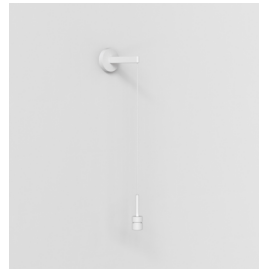

Wall Pendant

astro

General

Location:	Interior
Class:	cULus (Class I)
Location Rating:	Dry
Driver Required:	Mains 120V
Installation Orientation:	Wall Mount - Vertical
Fitting Method:	½" Stub Mount or 4" Octagon Box
Main Material:	Metal - Zinc
Dimensions (mm):	H: 1240 W: 110 D: 215
Dimensions (inch):	H: 48.82 W: 4.33 D: 8.46
Cut Out Hole (mm/inch):	-
Recess Depth (mm/inch):	-
Fire Rating:	-
Cable Length (mm/inch):	1000 / 39.37
Gross Weight (lb):	2.8
Ada Compliant:	Yes - if installed in compliance with ADA 307.4
Ic Rating:	-

Lamp

Light Source:	LED E26/Medium
Wattage:	12W Max
Lamp Included:	No
Maximum Lamp Length (mm/inch):	-
Luminous Flux (lm):	Lamp Dependent
Colour Temp (K):	Lamp Dependent
Cri (Ra):	Lamp Dependent
Macadam Ellipse:	Lamp Dependent
Tilt Adjustable Angle (°):	-
Rotation Adjustable Angle (°):	-
Average Lifetime (hrs):	Lamp Dependent
Beam Angle (°):	Lamp Dependent

Shade Included:	Shade Sold Separately
Shade/Diffuser Material:	-
Shade/Diffuser Finish:	-
F Mark:	-

Code: 1184044
Finish: Matt White

Code: 1184045
Finish: Matt Nickel

Code: 1184046
Finish: Bronze

Code: 1184055
Finish: Matt Black

Duo 210

Flow 350

Tapered Round 400 Pleated

Tube 135

Please note that some dimensions may vary slightly due to manufacturing tolerances, this includes cable entry and fixing holes

Veuillez noter que certaines dimensions peuvent varier légèrement en raison des tolérances de fabrication, y compris l'entrée de câble et les trous de fixation.