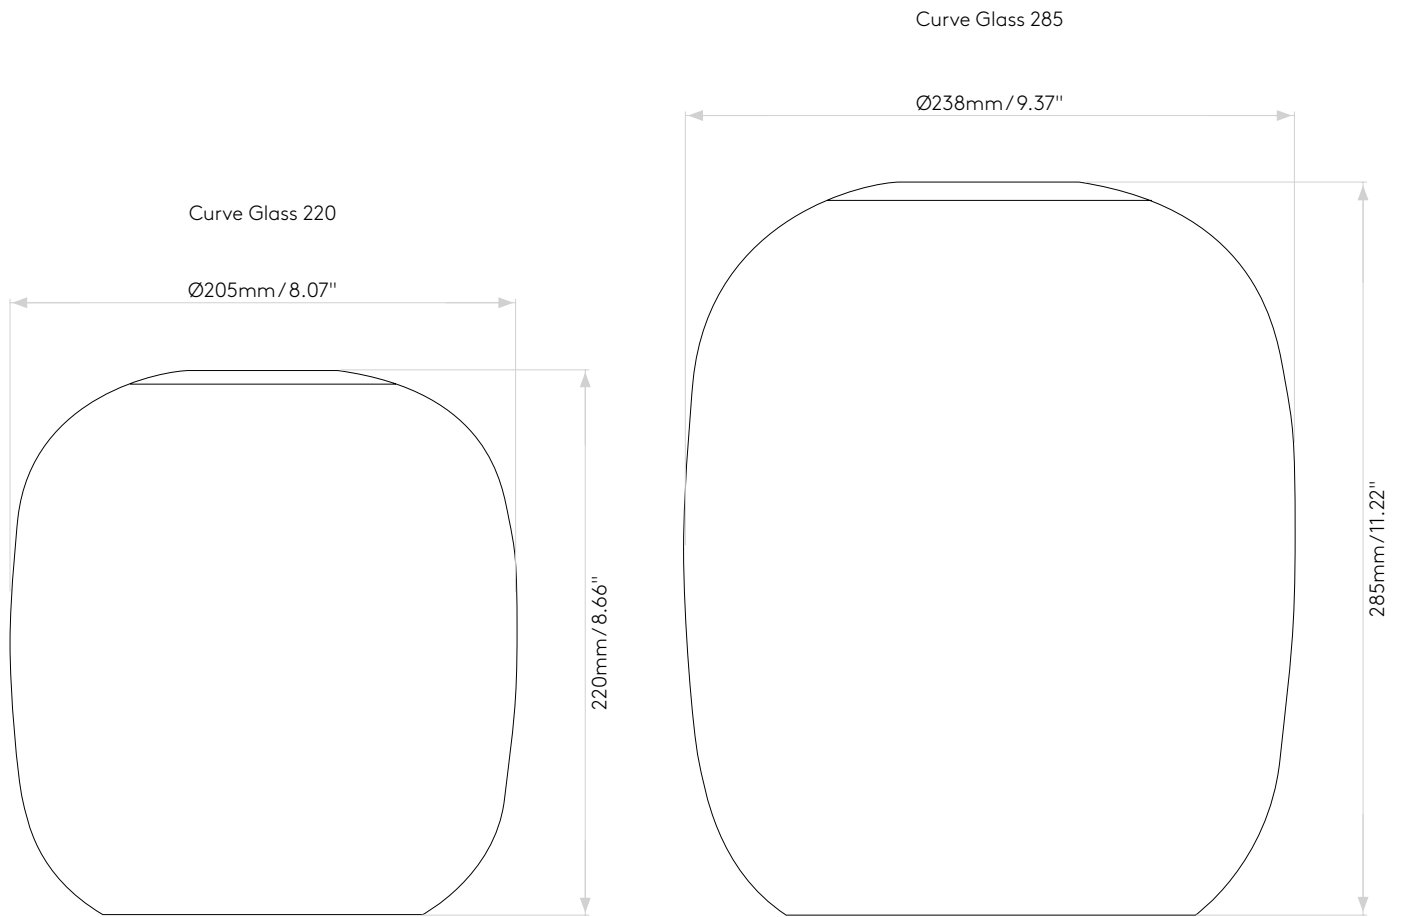

Compatible with:

Please note that some dimensions may vary slightly due to manufacturing tolerances, this includes cable entry and fixing holes

Veuillez noter que certaines dimensions peuvent varier légèrement en raison des tolérances de fabrication, y compris l'entrée de câble et les trous de fixation.

Bitte beachten Sie, dass die Maße Fertigungstoleranzen unterliegen und daher in geringem Umfang von der angegebenen Größe abweichen können. Dies gilt auch für Kabeleingänge und Befestigungslöcher.

Si prega notare che possono esserci piccole variazioni in alcune dimensioni dovute alle tolleranze di produzione, queste includono l'ingresso del cavo e i fori di fissaggio.