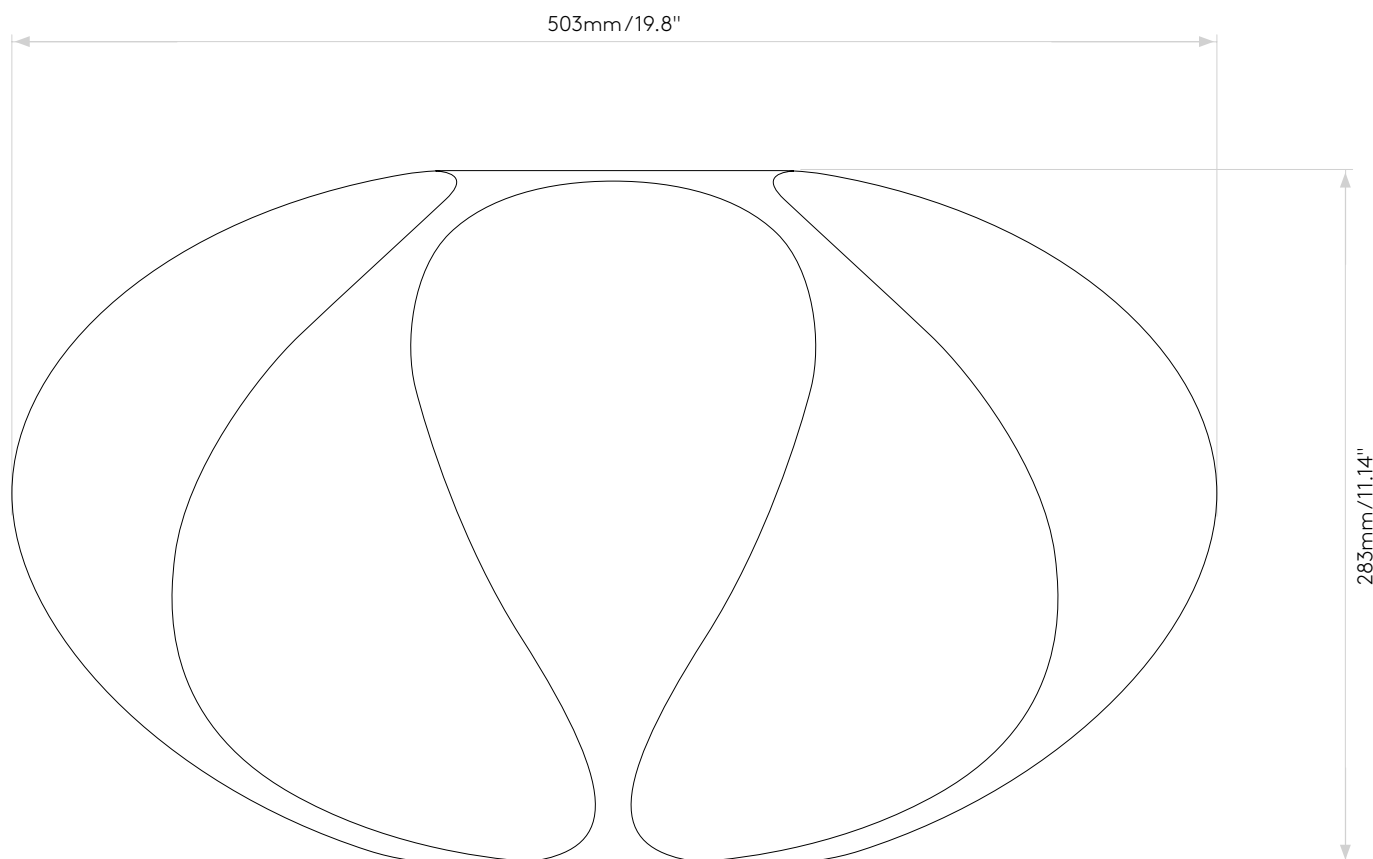

Compatible with:

Ceiling Pendant

Please note that some dimensions may vary slightly due to manufacturing tolerances, this includes cable entry and fixing holes

Veuillez noter que certaines dimensions peuvent varier légèrement en raison des tolérances de fabrication, y compris l'entrée de câble et les trous de fixation.

Bitte beachten Sie, dass die Maße Fertigungstoleranzen unterliegen und daher in geringem Umfang von der angegebenen Größe abweichen können. Dies gilt auch für Kabeleingänge und Befestigungslöcher.

Si prega notare che possono esserci piccole variazioni in alcune dimensioni dovute alle tolleranze di produzione, queste includono l'ingresso del cavo e i fori di fissaggio.