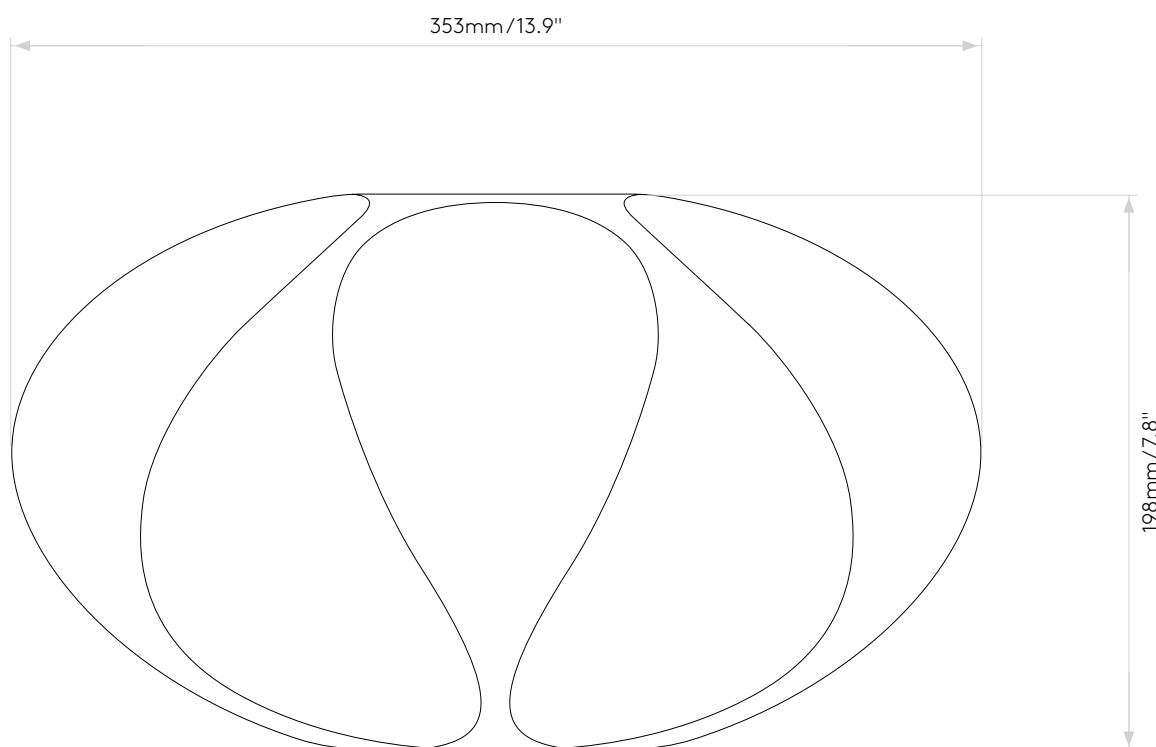

Compatible with:

Please note that some dimensions may vary slightly due to manufacturing tolerances, this includes cable entry and fixing holes

Veillez noter que certaines dimensions peuvent varier légèrement en raison des tolérances de fabrication, y compris l'entrée de câble et les trous de fixation.

Bitte beachten Sie, dass die Maße Fertigungstoleranzen unterliegen und daher in geringem Umfang von der angegebenen Größe abweichen können. Dies gilt auch für Kabeleingänge und Befestigungslöcher.

Si prega notare che possono esserci piccole variazioni in alcune dimensioni dovute alle tolleranze di produzione, queste includono l'ingresso del cavo e i fori di fissaggio.