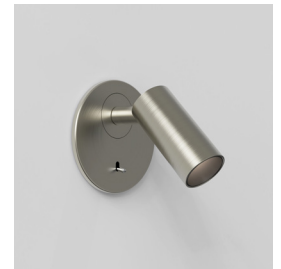

# Micro Recess Switched (Cord Set)

astro

## General

Location:	Interior
Class:	cULus (Class 1)
Location Rating:	Dry
Driver Required:	Mains 120V
Installation Orientation:	Headboard Mount
Fitting Method:	Direct to Headboard
Main Material:	Metal - Mild Steel
Dimensions (mm):	D: 90 Ø: 80
Dimensions (inch):	D: 3.54 Ø: 3.15
Cut Out Hole (mm/inch):	76/3
Recess Depth (mm/inch):	60/2.36
Fire Rating:	-
Cable Length (mm/inch):	3050-3100 / 120-122
Gross Weight (lb):	0.98
Ada Compliant:	Yes - if installed in compliance with ADA 307.2, 308, 309.3, 309.4
Ic Rating:	IC Rated

## Additional Information:

Shade Included:	-
Shade / Diffuser Material:	Plastic
Shade / Diffuser Finish:	Black
F Mark:	To Be Advised

Code: 1407023  
Finish: Matt White

Code: 1407024  
Finish: Matt Black

Code: 1407025  
Finish: Polished Chrome

Code: 1407026  
Finish: Matt Nickel

Code: 1407027  
Finish: Bronze

Code: 1407028  
Finish: Matt Gold

To maintain this product to its best condition, please view our care and cleaning guidelines on the support section of the astro website.