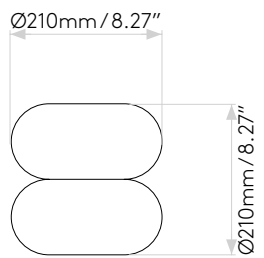

Compatible shades

astro

Duo 210

Please note that some dimensions may vary slightly due to manufacturing tolerances, this includes cable entry and fixing holes

Veuillez noter que certaines dimensions peuvent varier légèrement en raison des tolérances de fabrication, y compris l'entrée de câble et les trous de fixation.

Bitte beachten Sie, dass die Maße Fertigungstoleranzen unterliegen und daher in geringem Umfang von der angegebenen Größe abweichen können. Dies gilt auch für Kabeingänge und Befestigungslöcher.

Si prega notare che possono esserci piccole variazioni in alcune dimensioni dovute alle tolleranze di produzione, queste includono l'ingresso del cavo e i fori di fissaggio.