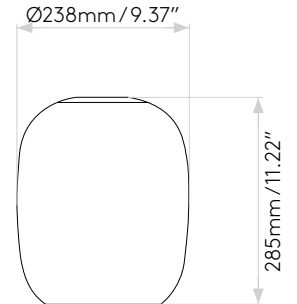

Curve Glass 285