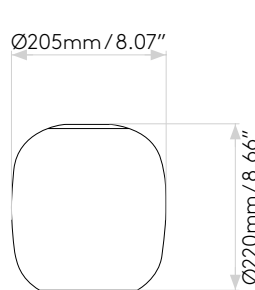

Curve Glass 220