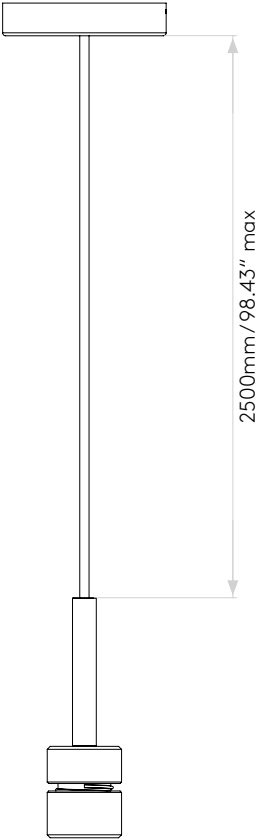

## General

Location:	Interior
Class:	cULus (Class I)
Location Rating:	Dry
Driver Required:	Mains 120V
Installation Orientation:	Ceiling Mount
Fitting Method:	4" Octagon Box
Main Material:	Metal - Mild Steel
Dimensions (mm):	H: 2584 W: 110 D: 110
Dimensions (inch):	H: 101.73 W: 4.33 D: 4.33
Cut Out Hole (mm/inch):	-
Recess Depth (mm/inch):	-
Fire Rating:	-
Cable Length (mm/inch):	2500/98.43
Gross Weight (lb):	2.04
Ada Compliant:	Yes - if installed in compliance with ADA 307.4
Ic Rating:	-

## Lamp

Light Source:	LED E26/Medium
Wattage:	12W Max
Lamp Included:	No
Maximum Lamp Length (mm/inch):	-
Luminous Flux (lm):	Lamp Dependent
Colour Temp (K):	Lamp Dependent
Cri (Ra):	Lamp Dependent
Macadam Ellipse:	Lamp Dependent
Tilt Adjustable Angle (°):	-
Rotation Adjustable Angle (°):	-
Average Lifetime (hrs):	Lamp Dependent
Beam Angle (°):	Lamp Dependent

# Product Elevations

astro

Please note that some dimensions may vary slightly due to manufacturing tolerances, this includes cable entry and fixing holes.

Tapered Round 400 Pleated

Tube 135

Please note that some dimensions may vary slightly due to manufacturing tolerances, this includes cable entry and fixing holes

Veuillez noter que certaines dimensions peuvent varier légèrement en raison des tolérances de fabrication, y compris l'entrée de câble et les trous de fixation.