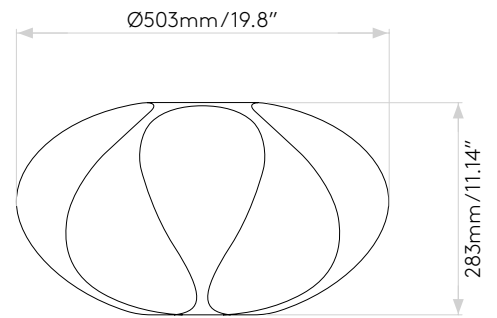

Compatible shades

astro

Flow 500

Please note that some dimensions may vary slightly due to manufacturing tolerances, this includes cable entry and fixing holes

Veuillez noter que certaines dimensions peuvent varier légèrement en raison des tolérances de fabrication, y compris l'entrée de câble et les trous de fixation.

Bitte beachten Sie, dass die Maße Fertigungstoleranzen unterliegen und daher in geringem Umfang von der angegebenen Größe abweichen können. Dies gilt auch für Kabeingänge und Befestigungslöcher.

Si prega notare che possono esserci piccole variazioni in alcune dimensioni dovute alle tolleranze di produzione, queste includono l'ingresso del cavo e i fori di fissaggio.