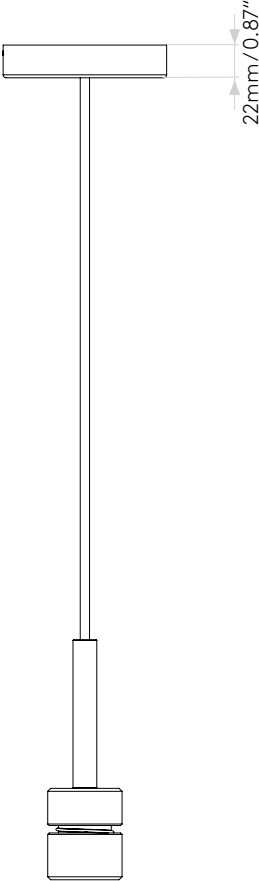

## General

Location:	Interior
Class:	cULus (Class I)
Location Rating:	Dry
Driver Required:	Mains 120V
Installation Orientation:	Ceiling Mount
Fitting Method:	4" Octagon Box
Main Material:	Metal - Mild Steel
Dimensions (mm):	H: 2584 W: 110 D: 110
Dimensions (inch):	H: 101.73 W: 4.33 D: 4.33
Cut Out Hole (mm/inch):	-
Recess Depth (mm/inch):	-
Fire Rating:	-
Cable Length (mm/inch):	2500/98.43
Gross Weight (lb):	2.04
Ada Compliant:	Yes - if installed in compliance with ADA 307.4
Ic Rating:	-

## Lamp

Light Source:	LED E26/Medium
Wattage:	12W Max
Lamp Included:	No
Maximum Lamp Length (mm/inch):	-
Luminous Flux (lm):	Lamp Dependent
Colour Temp (K):	Lamp Dependent
Cri (Ra):	Lamp Dependent
Macadam Ellipse:	Lamp Dependent
Tilt Adjustable Angle (°):	-
Rotation Adjustable Angle (°):	-
Average Lifetime (hrs):	Lamp Dependent
Beam Angle (°):	Lamp Dependent

# Product Elevations

astro

Please note that some dimensions may vary slightly due to manufacturing tolerances, this includes cable entry and fixing holes.

Tapered Round 400 Pleated

Tube 135

Please note that some dimensions may vary slightly due to manufacturing tolerances, this includes cable entry and fixing holes

Veuillez noter que certaines dimensions peuvent varier légèrement en raison des tolérances de fabrication, y compris l'entrée de câble et les trous de fixation.