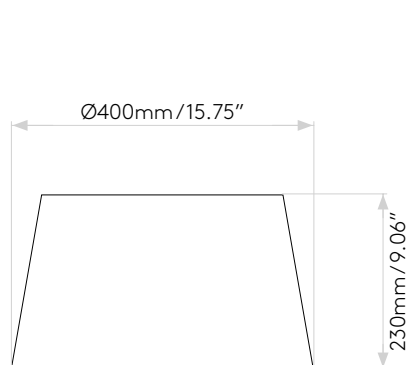

## General

Location:	Interior
Class:	cULus (Class I)
Location Rating:	Dry
Driver Required:	Mains 120V
Installation Orientation:	Ceiling Mount
Fitting Method:	4" Octagon Box
Main Material:	Metal - Mild Steel
Dimensions (mm):	H: 2584 W: 110 D: 110
Dimensions (inch):	H: 101.73 W: 4.33 D: 4.33
Cut Out Hole (mm/inch):	-
Recess Depth (mm/inch):	-
Fire Rating:	-
Cable Length (mm/inch):	2500/98.43
Gross Weight (lb):	2.04
Ada Compliant:	Yes - if installed in compliance with ADA 307.4
Ic Rating:	-

## Lamp

Light Source:	LED E26/Medium
Wattage:	12W Max
Lamp Included:	No
Maximum Lamp Length (mm/inch):	-
Luminous Flux (lm):	Lamp Dependent
Colour Temp (K):	Lamp Dependent
Cri (Ra):	Lamp Dependent
Macadam Ellipse:	Lamp Dependent
Tilt Adjustable Angle (°):	-
Rotation Adjustable Angle (°):	-
Average Lifetime (hrs):	Lamp Dependent
Beam Angle (°):	Lamp Dependent

Tapered Round 400 Pleated

Tube 135

Please note that some dimensions may vary slightly due to manufacturing tolerances, this includes cable entry and fixing holes

Veuillez noter que certaines dimensions peuvent varier légèrement en raison des tolérances de fabrication, y compris l'entrée de câble et les trous de fixation.