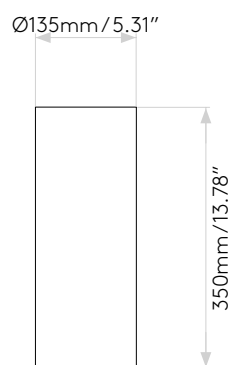

## General

Location:	Interior
Class:	cULus (Class I)
Location Rating:	Dry
Driver Required:	Mains 120V
Installation Orientation:	Ceiling Mount
Fitting Method:	4" Octagon Box
Main Material:	Metal - Mild Steel
Dimensions (mm):	H: 2584 W: 110 D: 110
Dimensions (inch):	H: 101.73 W: 4.33 D: 4.33
Cut Out Hole (mm/inch):	-
Recess Depth (mm/inch):	-
Fire Rating:	-
Cable Length (mm/inch):	2500/98.43
Gross Weight (lb):	2.04
Ada Compliant:	Yes - if installed in compliance with ADA 307.4
Ic Rating:	-

## Lamp

Light Source:	LED E26/Medium
Wattage:	12W Max
Lamp Included:	No
Maximum Lamp Length (mm/inch):	-
Luminous Flux (lm):	Lamp Dependent
Colour Temp (K):	Lamp Dependent
Cri (Ra):	Lamp Dependent
Macadam Ellipse:	Lamp Dependent
Tilt Adjustable Angle (°):	-
Rotation Adjustable Angle (°):	-
Average Lifetime (hrs):	Lamp Dependent
Beam Angle (°):	Lamp Dependent

Tapered Round 400 Pleated

Tube 135

Please note that some dimensions may vary slightly due to manufacturing tolerances, this includes cable entry and fixing holes

Veuillez noter que certaines dimensions peuvent varier légèrement en raison des tolérances de fabrication, y compris l'entrée de câble et les trous de fixation.