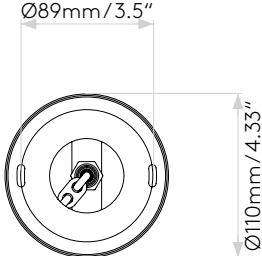

## General

Location:	Interior
Class:	cULus (Class I)
Location Rating:	Dry
Driver Required:	Mains 120V
Installation Orientation:	Ceiling Mount
Fitting Method:	4" Octagon Box
Main Material:	Metal - Mild Steel
Dimensions (mm):	H: 2584 W: 110 D: 110
Dimensions (inch):	H: 101.73 W: 4.33 D: 4.33
Cut Out Hole (mm/inch):	-
Recess Depth (mm/inch):	-
Fire Rating:	-
Cable Length (mm/inch):	2500/98.43
Gross Weight (lb):	2.04
Ada Compliant:	Yes - if installed in compliance with ADA 307.4
Ic Rating:	-

## Lamp

Light Source:	LED E26/Medium
Wattage:	12W Max
Lamp Included:	No
Maximum Lamp Length (mm/inch):	-
Luminous Flux (lm):	Lamp Dependent
Colour Temp (K):	Lamp Dependent
Cri (Ra):	Lamp Dependent
Macadam Ellipse:	Lamp Dependent
Tilt Adjustable Angle (°):	-
Rotation Adjustable Angle (°):	-
Average Lifetime (hrs):	Lamp Dependent
Beam Angle (°):	Lamp Dependent

# Product Elevations

astro

Please note that some dimensions may vary slightly due to manufacturing tolerances, this includes cable entry and fixing holes.

Tapered Round 400 Pleated

Tube 135

Please note that some dimensions may vary slightly due to manufacturing tolerances, this includes cable entry and fixing holes

Veuillez noter que certaines dimensions peuvent varier légèrement en raison des tolérances de fabrication, y compris l'entrée de câble et les trous de fixation.