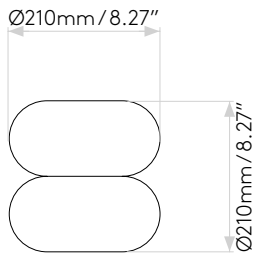

Compatible shades

astro

Duo 210

Please note that some dimensions may vary slightly due to manufacturing tolerances, this includes cable entry and fixing holes

Veuillez noter que certaines dimensions peuvent varier légèrement en raison des tolérances de fabrication, y compris l'entrée de câble et les trous de fixation.

Bitte beachten Sie, dass die Maße Fertigungstoleranzen unterliegen und daher in geringem Umfang von der angegebenen Größe abweichen können. Dies gilt auch für Kabeleingänge und Befestigungslöcher.

Si prega notare che possono esserci piccole variazioni in alcune dimensioni dovute alle tolleranze di produzione, queste includono l'ingresso del cavo e i fori di fissaggio.