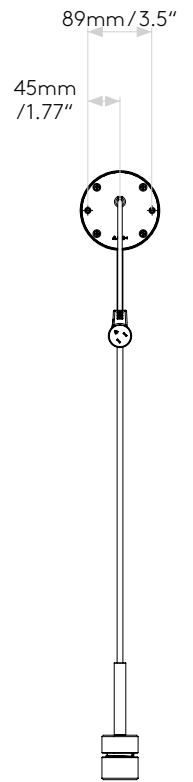

Product Elevations

astro

Please note that some dimensions may vary slightly due to manufacturing tolerances, this includes cable entry and fixing holes.