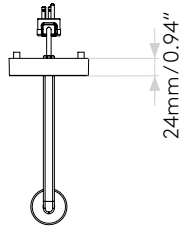

Product Elevations

astro

Please note that some dimensions may vary slightly due to manufacturing tolerances, this includes cable entry and fixing holes.