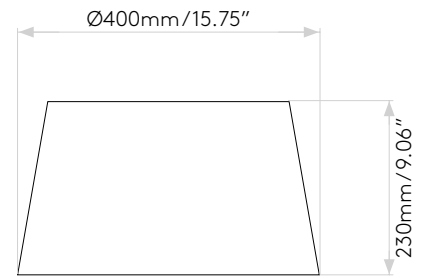

Tapered Round 400 Pleated