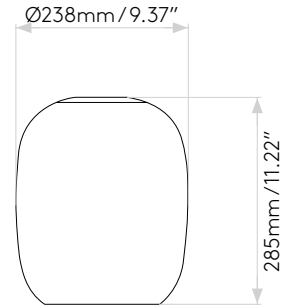

Curve Glass 285