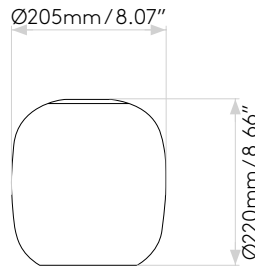

Curve Glass 220