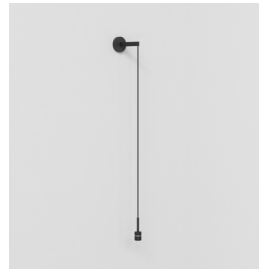

# Wall Pendant 4' (Cord Set)

astro

## General

Location:	Interior
Class:	cULus (Class I)
Location Rating:	Dry
Driver Required:	Mains 120V
Installation Orientation:	Headboard Mount
Fitting Method:	Direct to Headboard
Main Material:	Metal - Zinc
Dimensions (mm):	H:1450 W:110 D:215
Dimensions (inch):	H: 57.09 W: 4.33 D: 8.46
Cut Out Hole (mm/inch):	-
Recess Depth (mm/inch):	-
Fire Rating:	-
Cable Length (mm/inch):	1220 / 48.03
Gross Weight (lb):	3.24
Ada Compliant:	Yes - if installed in compliance with ADA 307.2, 308, 309.3, 309.4
Ic Rating:	-

## Lamp

Light Source:	LED E26/Medium
Wattage:	12W Max
Lamp Included:	No
Maximum Lamp Length (mm/inch):	-
Luminous Flux (lm):	Lamp Dependent
Colour Temp (K):	Lamp Dependent
Cri (Ra):	Lamp Dependent
Macadam Ellipse:	Lamp Dependent
Tilt Adjustable Angle (°):	-
Rotation Adjustable Angle (°):	-
Average Lifetime (hrs):	Lamp Dependent
Beam Angle (°):	Lamp Dependent

## Additional Information:

Shade Included:	Shade Sold Separately
Shade/Diffuser Material:	-
Shade/Diffuser Finish:	-
F Mark:	Suitable for mounting on flammable materials

Code: 1184051  
Finish: Matt Black