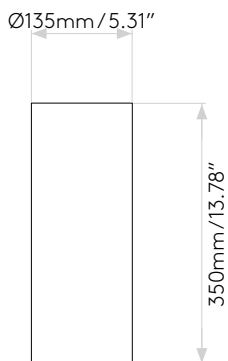

## General

Location:	Interior
Class:	cULus (Class I)
Location Rating:	Dry
Driver Required:	Mains 120V
Installation Orientation:	Headboard Mount
Fitting Method:	Direct to Headboard
Main Material:	Metal - Zinc
Dimensions (mm):	H:1450 W:110 D:215
Dimensions (inch):	H: 57.09 W: 4.33 D: 8.46
Cut Out Hole (mm/inch):	-
Recess Depth (mm/inch):	-
Fire Rating:	-
Cable Length (mm/inch):	1220 / 48.03
Gross Weight (lb):	3.24
Ada Compliant:	Yes - if installed in compliance with ADA 307.2, 308, 309.3, 309.4
Ic Rating:	-

## Lamp

Light Source:	LED E26/Medium
Wattage:	12W Max
Lamp Included:	No
Maximum Lamp Length (mm/inch):	-
Luminous Flux (lm):	Lamp Dependent
Colour Temp (K):	Lamp Dependent
Cri (Ra):	Lamp Dependent
Macadam Ellipse:	Lamp Dependent
Tilt Adjustable Angle (°):	-
Rotation Adjustable Angle (°):	-
Average Lifetime (hrs):	Lamp Dependent
Beam Angle (°):	Lamp Dependent

# Product Elevations

astro

Please note that some dimensions may vary slightly due to manufacturing tolerances, this includes cable entry and fixing holes.

Tube 135

Please note that some dimensions may vary slightly due to manufacturing tolerances, this includes cable entry and fixing holes

Veuillez noter que certaines dimensions peuvent varier légèrement en raison des tolérances de fabrication, y compris l'entrée de câble et les trous de fixation.