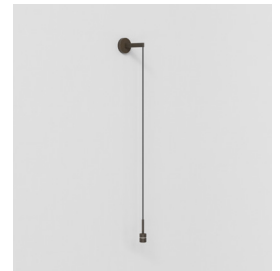

# Wall Pendant 4' (Cord Set)

astro

## General

Location:	Interior
Class:	cULus (Class I)
Location Rating:	Dry
Driver Required:	Mains 120V
Installation Orientation:	Headboard Mount
Fitting Method:	Direct to Headboard
Main Material:	Metal - Zinc
Dimensions (mm):	H:1450 W:110 D:215
Dimensions (inch):	H: 57.09 W: 4.33 D: 8.46
Cut Out Hole (mm/inch):	-
Recess Depth (mm/inch):	-
Fire Rating:	-
Cable Length (mm/inch):	1220 / 48.03
Gross Weight (lb):	3.24
Ada Compliant:	Yes - if installed in compliance with ADA 307.2, 308, 309.3, 309.4
Ic Rating:	-

## Additional Information:

Shade Included:	Shade Sold Separately
Shade/Diffuser Material:	-
Shade/Diffuser Finish:	-
F Mark:	Suitable for mounting on flammable materials

Code: 1184051  
Finish: Matt Black

Code: 1184052  
Finish: Matt White

Code: 1184053  
Finish: Matt Nickel

Code: 1184054  
Finish: Bronze

To maintain this product to its best condition, please view our care and cleaning guidelines on the support section of the astro website.