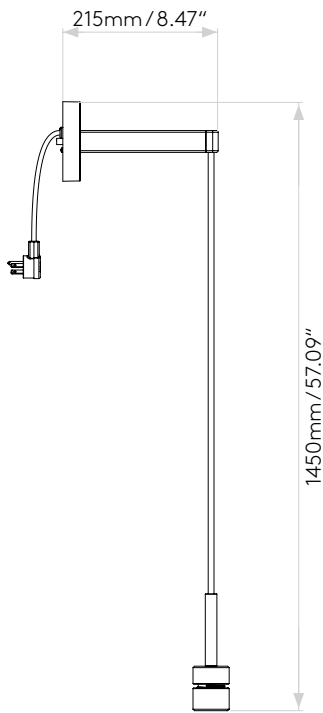

## General

Location:	Interior
Class:	cULus (Class I)
Location Rating:	Dry
Driver Required:	Mains 120V
Installation Orientation:	Headboard Mount
Fitting Method:	Direct to Headboard
Main Material:	Metal - Zinc
Dimensions (mm):	H:1450 W:110 D:215
Dimensions (inch):	H: 57.09 W: 4.33 D: 8.46
Cut Out Hole (mm/inch):	-
Recess Depth (mm/inch):	-
Fire Rating:	-
Cable Length (mm/inch):	1220 / 48.03
Gross Weight (lb):	3.24
Ada Compliant:	Yes - if installed in compliance with ADA 307.2, 308, 309.3, 309.4
Ic Rating:	-

## Lamp

Light Source:	LED E26/Medium
Wattage:	12W Max
Lamp Included:	No
Maximum Lamp Length (mm/inch):	-
Luminous Flux (lm):	Lamp Dependent
Colour Temp (K):	Lamp Dependent
Cri (Ra):	Lamp Dependent
Macadam Ellipse:	Lamp Dependent
Tilt Adjustable Angle (°):	-
Rotation Adjustable Angle (°):	-
Average Lifetime (hrs):	Lamp Dependent
Beam Angle (°):	Lamp Dependent

# Product Elevations

astro

Please note that some dimensions may vary slightly due to manufacturing tolerances, this includes cable entry and fixing holes.

Tube 135

Please note that some dimensions may vary slightly due to manufacturing tolerances, this includes cable entry and fixing holes

Veuillez noter que certaines dimensions peuvent varier légèrement en raison des tolérances de fabrication, y compris l'entrée de câble et les trous de fixation.