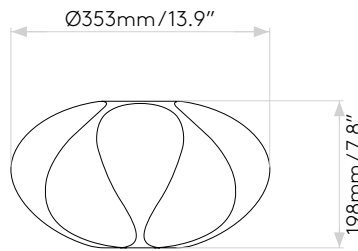

Compatible shades

astro

Flow 350

Please note that some dimensions may vary slightly due to manufacturing tolerances, this includes cable entry and fixing holes

Veuillez noter que certaines dimensions peuvent varier légèrement en raison des tolérances de fabrication, y compris l'entrée de câble et les trous de fixation.

Bitte beachten Sie, dass die Maße Fertigungstoleranzen unterliegen und daher in geringem Umfang von der angegebenen Größe abweichen können. Dies gilt auch für Kabeleingänge und Befestigungslöcher.

Si prega notare che possono esserci piccole variazioni in alcune dimensioni dovute alle tolleranze di produzione, queste includono l'ingresso del cavo e i fori di fissaggio.