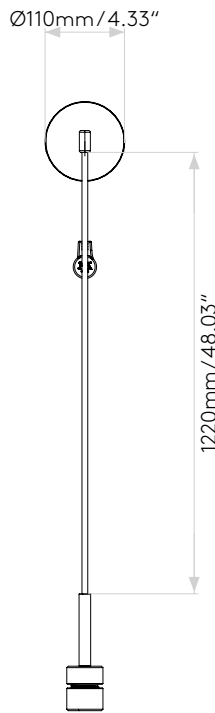

## General

Location:	Interior
Class:	cULus (Class I)
Location Rating:	Dry
Driver Required:	Mains 120V
Installation Orientation:	Headboard Mount
Fitting Method:	Direct to Headboard
Main Material:	Metal - Zinc
Dimensions (mm):	H:1450 W:110 D:215
Dimensions (inch):	H: 57.09 W: 4.33 D: 8.46
Cut Out Hole (mm/inch):	-
Recess Depth (mm/inch):	-
Fire Rating:	-
Cable Length (mm/inch):	1220 / 48.03
Gross Weight (lb):	3.24
Ada Compliant:	Yes - if installed in compliance with ADA 307.2, 308, 309.3, 309.4
Ic Rating:	-

## Lamp

Light Source:	LED E26/Medium
Wattage:	12W Max
Lamp Included:	No
Maximum Lamp Length (mm/inch):	-
Luminous Flux (lm):	Lamp Dependent
Colour Temp (K):	Lamp Dependent
Cri (Ra):	Lamp Dependent
Macadam Ellipse:	Lamp Dependent
Tilt Adjustable Angle (°):	-
Rotation Adjustable Angle (°):	-
Average Lifetime (hrs):	Lamp Dependent
Beam Angle (°):	Lamp Dependent

# Product Elevations

astro

Please note that some dimensions may vary slightly due to manufacturing tolerances, this includes cable entry and fixing holes.

Tube 135

Please note that some dimensions may vary slightly due to manufacturing tolerances, this includes cable entry and fixing holes

Veuillez noter que certaines dimensions peuvent varier légèrement en raison des tolérances de fabrication, y compris l'entrée de câble et les trous de fixation.