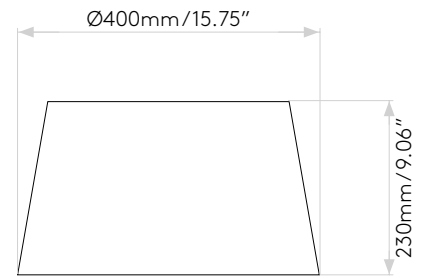

Wall Pendant 2' (Cord Set)

astro

General

Location:	Interior
Class:	cULus (Class I)
Location Rating:	Dry
Driver Required:	Mains 120V
Installation Orientation:	Headboard Mount
Fitting Method:	Direct to Headboard
Main Material:	Metal - Zinc
Dimensions (mm):	H: 840 W: 110 D: 215
Dimensions (inch):	H: 33.07 W: 4.33 D: 8.46
Cut Out Hole (mm/inch):	-
Recess Depth (mm/inch):	-
Fire Rating:	-
Cable Length (mm/inch):	610/24.02
Gross Weight (lb):	3.13
Ada Compliant:	Yes - if installed in compliance with ADA 307.2, 308, 309.3, 309.4
Ic Rating:	-

Lamp

Light Source:	LED E26/Medium
Wattage:	12W Max
Lamp Included:	No
Maximum Lamp Length (mm/inch):	-
Luminous Flux (lm):	Lamp Dependent
Colour Temp (K):	Lamp Dependent
Cri (Ra):	Lamp Dependent
Macadam Ellipse:	Lamp Dependent
Tilt Adjustable Angle (°):	-
Rotation Adjustable Angle (°):	-
Average Lifetime (hrs):	Lamp Dependent
Beam Angle (°):	Lamp Dependent

Product Elevations

astro

Please note that some dimensions may vary slightly due to manufacturing tolerances, this includes cable entry and fixing holes.

Compatible shades

astro

Camden 220

Curve Glass 220

Curve Glass 285

Duo 210

Flow 350

Tapered Round 400 Pleated

Tube 135

Please note that some dimensions may vary slightly due to manufacturing tolerances, this includes cable entry and fixing holes

Veuillez noter que certaines dimensions peuvent varier légèrement en raison des tolérances de fabrication, y compris l'entrée de câble et les trous de fixation.