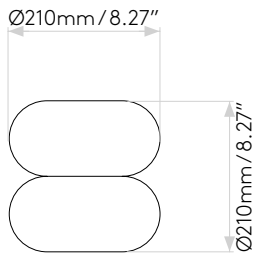

Wall Pendant 2' (Cord Set)

astro

General

Location:	Interior
Class:	cULus (Class I)
Location Rating:	Dry
Driver Required:	Mains 120V
Installation Orientation:	Headboard Mount
Fitting Method:	Direct to Headboard
Main Material:	Metal - Zinc
Dimensions (mm):	H: 840 W: 110 D: 215
Dimensions (inch):	H: 33.07 W: 4.33 D: 8.46
Cut Out Hole (mm/inch):	-
Recess Depth (mm/inch):	-
Fire Rating:	-
Cable Length (mm/inch):	610/24.02
Gross Weight (lb):	3.13
Ada Compliant:	Yes - if installed in compliance with ADA 307.2, 308, 309.3, 309.4
Ic Rating:	-

Lamp

Light Source:	LED E26/Medium
Wattage:	12W Max
Lamp Included:	No
Maximum Lamp Length (mm/inch):	-
Luminous Flux (lm):	Lamp Dependent
Colour Temp (K):	Lamp Dependent
Cri (Ra):	Lamp Dependent
Macadam Ellipse:	Lamp Dependent
Tilt Adjustable Angle (°):	-
Rotation Adjustable Angle (°):	-
Average Lifetime (hrs):	Lamp Dependent
Beam Angle (°):	Lamp Dependent

Product Elevations

astro

Please note that some dimensions may vary slightly due to manufacturing tolerances, this includes cable entry and fixing holes.

Compatible shades

astro

Camden 220

Curve Glass 220

Curve Glass 285

Duo 210

Flow 350

Tapered Round 400 Pleated

Tube 135

Please note that some dimensions may vary slightly due to manufacturing tolerances, this includes cable entry and fixing holes

Veuillez noter que certaines dimensions peuvent varier légèrement en raison des tolérances de fabrication, y compris l'entrée de câble et les trous de fixation.