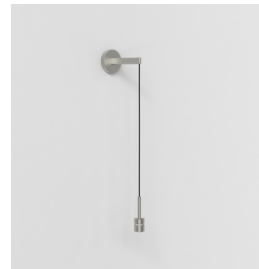

Wall Pendant 2' (Cord Set)

astro

General

Location:	Interior
Class:	cULus (Class I)
Location Rating:	Dry
Driver Required:	Mains 120V
Installation Orientation:	Headboard Mount
Fitting Method:	Direct to Headboard
Main Material:	Metal - Zinc
Dimensions (mm):	H: 840 W: 110 D: 215
Dimensions (inch):	H: 33.07 W: 4.33 D: 8.46
Cut Out Hole (mm/inch):	-
Recess Depth (mm/inch):	-
Fire Rating:	-
Cable Length (mm/inch):	610/24.02
Gross Weight (lb):	3.13
Ada Compliant:	Yes - if installed in compliance with ADA 307.2, 308, 309.3, 309.4
Ic Rating:	-

Lamp

Light Source:	LED E26/Medium
Wattage:	12W Max
Lamp Included:	No
Maximum Lamp Length (mm/inch):	-
Luminous Flux (lm):	Lamp Dependent
Colour Temp (K):	Lamp Dependent
Cri (Ra):	Lamp Dependent
Macadam Ellipse:	Lamp Dependent
Tilt Adjustable Angle (°):	-
Rotation Adjustable Angle (°):	-
Average Lifetime (hrs):	Lamp Dependent
Beam Angle (°):	Lamp Dependent

Shade Included:	Shade Sold Separately
Shade/Diffuser Material:	-
Shade/Diffuser Finish:	-
F Mark:	Suitable for mounting on flammable materials

Code: 1184047
Finish: Matt Black

Code: 1184048
Finish: Matt White

Code: 1184049
Finish: Matt Nickel

Code: 1184050
Finish: Bronze

To maintain this product to its best condition, please view our care and cleaning guidelines on the support section of the astro website.

Astro® is a registered trademark of astro lighting limited. Astro lighting's fixture designs and imagery are protected under U.S. And international intellectual property laws, and all rights to such designs and imagery are expressly reserved.