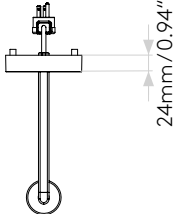

Product Elevations

astro

Please note that some dimensions may vary slightly due to manufacturing tolerances, this includes cable entry and fixing holes.