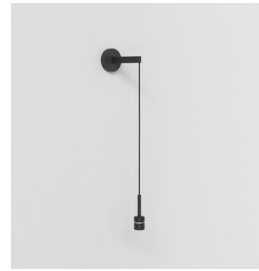

Wall Pendant 2' (Cord Set)

astro

General

Location:	Interior
Class:	cULus (Class I)
Location Rating:	Dry
Driver Required:	Mains 120V
Installation Orientation:	Headboard Mount
Fitting Method:	Direct to Headboard
Main Material:	Metal - Zinc
Dimensions (mm):	H: 840 W: 110 D: 215
Dimensions (inch):	H: 33.07 W: 4.33 D: 8.46
Cut Out Hole (mm/inch):	-
Recess Depth (mm/inch):	-
Fire Rating:	-
Cable Length (mm/inch):	610/24.02
Gross Weight (lb):	3.13
Ada Compliant:	Yes - if installed in compliance with ADA 307.2, 308, 309.3, 309.4
Ic Rating:	-

Lamp

Light Source:	LED E26/Medium
Wattage:	12W Max
Lamp Included:	No
Maximum Lamp Length (mm/inch):	-
Luminous Flux (lm):	Lamp Dependent
Colour Temp (K):	Lamp Dependent
Cri (Ra):	Lamp Dependent
Macadam Ellipse:	Lamp Dependent
Tilt Adjustable Angle (°):	-
Rotation Adjustable Angle (°):	-
Average Lifetime (hrs):	Lamp Dependent
Beam Angle (°):	Lamp Dependent

Shade Included:	Shade Sold Separately
Shade/Diffuser Material:	-
Shade/Diffuser Finish:	-
F Mark:	Suitable for mounting on flammable materials

Code: 1184047
Finish: Matt Black

Code: 1184048
Finish: Matt White

Duo 210

Flow 350

Tapered Round 400 Pleated

Tube 135

Please note that some dimensions may vary slightly due to manufacturing tolerances, this includes cable entry and fixing holes

Veuillez noter que certaines dimensions peuvent varier légèrement en raison des tolérances de fabrication, y compris l'entrée de câble et les trous de fixation.