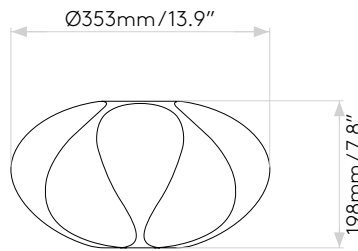

Wall Pendant 2' (Cord Set)

astro

General

Location:	Interior
Class:	cULus (Class I)
Location Rating:	Dry
Driver Required:	Mains 120V
Installation Orientation:	Headboard Mount
Fitting Method:	Direct to Headboard
Main Material:	Metal - Zinc
Dimensions (mm):	H: 840 W: 110 D: 215
Dimensions (inch):	H: 33.07 W: 4.33 D: 8.46
Cut Out Hole (mm/inch):	-
Recess Depth (mm/inch):	-
Fire Rating:	-
Cable Length (mm/inch):	610/24.02
Gross Weight (lb):	3.13
Ada Compliant:	Yes - if installed in compliance with ADA 307.2, 308, 309.3, 309.4
Ic Rating:	-

Product Elevations

astro

Please note that some dimensions may vary slightly due to manufacturing tolerances, this includes cable entry and fixing holes.

Compatible shades

astro

Camden 220

Curve Glass 220

Curve Glass 285

Duo 210

Flow 350

Tapered Round 400 Pleated

Tube 135

Please note that some dimensions may vary slightly due to manufacturing tolerances, this includes cable entry and fixing holes

Veuillez noter que certaines dimensions peuvent varier légèrement en raison des tolérances de fabrication, y compris l'entrée de câble et les trous de fixation.