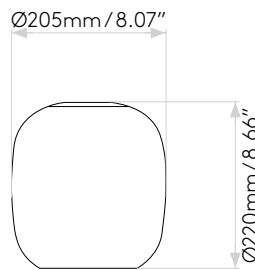

Wall Pendant 2' (Cord Set)

astro

General

Location:	Interior
Class:	cULus (Class I)
Location Rating:	Dry
Driver Required:	Mains 120V
Installation Orientation:	Headboard Mount
Fitting Method:	Direct to Headboard
Main Material:	Metal - Zinc
Dimensions (mm):	H: 840 W: 110 D: 215
Dimensions (inch):	H: 33.07 W: 4.33 D: 8.46
Cut Out Hole (mm/inch):	-
Recess Depth (mm/inch):	-
Fire Rating:	-
Cable Length (mm/inch):	610/24.02
Gross Weight (lb):	3.13
Ada Compliant:	Yes - if installed in compliance with ADA 307.2, 308, 309.3, 309.4
Ic Rating:	-

Lamp

Light Source:	LED E26/Medium
Wattage:	12W Max
Lamp Included:	No
Maximum Lamp Length (mm/inch):	-
Luminous Flux (lm):	Lamp Dependent
Colour Temp (K):	Lamp Dependent
Cri (Ra):	Lamp Dependent
Macadam Ellipse:	Lamp Dependent
Tilt Adjustable Angle (°):	-
Rotation Adjustable Angle (°):	-
Average Lifetime (hrs):	Lamp Dependent
Beam Angle (°):	Lamp Dependent

Product Elevations

astro

Please note that some dimensions may vary slightly due to manufacturing tolerances, this includes cable entry and fixing holes.

Compatible shades

astro

Camden 220

Curve Glass 220

Curve Glass 285

Duo 210

Flow 350

Tapered Round 400 Pleated

Tube 135

Please note that some dimensions may vary slightly due to manufacturing tolerances, this includes cable entry and fixing holes

Veuillez noter que certaines dimensions peuvent varier légèrement en raison des tolérances de fabrication, y compris l'entrée de câble et les trous de fixation.