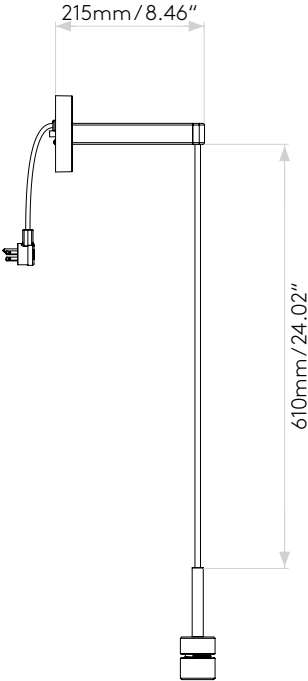

Product Elevations

astro

Please note that some dimensions may vary slightly due to manufacturing tolerances, this includes cable entry and fixing holes.