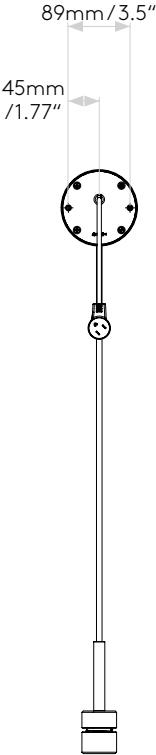

Wall Pendant 2' (Cord Set)

astro

General

Location:	Interior
Class:	cULus (Class I)
Location Rating:	Dry
Driver Required:	Mains 120V
Installation Orientation:	Headboard Mount
Fitting Method:	Direct to Headboard
Main Material:	Metal - Zinc
Dimensions (mm):	H: 840 W: 110 D: 215
Dimensions (inch):	H: 33.07 W: 4.33 D: 8.46
Cut Out Hole (mm/inch):	-
Recess Depth (mm/inch):	-
Fire Rating:	-
Cable Length (mm/inch):	610/24.02
Gross Weight (lb):	3.13
Ada Compliant:	Yes - if installed in compliance with ADA 307.2, 308, 309.3, 309.4
Ic Rating:	-

Lamp

Light Source:	LED E26/Medium
Wattage:	12W Max
Lamp Included:	No
Maximum Lamp Length (mm/inch):	-
Luminous Flux (lm):	Lamp Dependent
Colour Temp (K):	Lamp Dependent
Cri (Ra):	Lamp Dependent
Macadam Ellipse:	Lamp Dependent
Tilt Adjustable Angle (°):	-
Rotation Adjustable Angle (°):	-
Average Lifetime (hrs):	Lamp Dependent
Beam Angle (°):	Lamp Dependent

Product Elevations

astro

Please note that some dimensions may vary slightly due to manufacturing tolerances, this includes cable entry and fixing holes.

Compatible shades

astro

Camden 220

Curve Glass 220

Curve Glass 285

Duo 210

Flow 350

Tapered Round 400 Pleated

Tube 135

Please note that some dimensions may vary slightly due to manufacturing tolerances, this includes cable entry and fixing holes

Veuillez noter que certaines dimensions peuvent varier légèrement en raison des tolérances de fabrication, y compris l'entrée de câble et les trous de fixation.