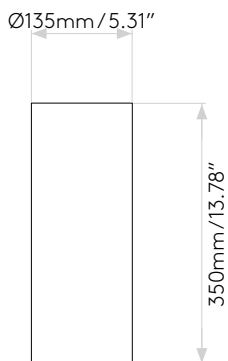

Wall Pendant 2' (Cord Set)

astro

General

Location:	Interior
Class:	cULus (Class I)
Location Rating:	Dry
Driver Required:	Mains 120V
Installation Orientation:	Headboard Mount
Fitting Method:	Direct to Headboard
Main Material:	Metal - Zinc
Dimensions (mm):	H: 840 W: 110 D: 215
Dimensions (inch):	H: 33.07 W: 4.33 D: 8.46
Cut Out Hole (mm/inch):	-
Recess Depth (mm/inch):	-
Fire Rating:	-
Cable Length (mm/inch):	610/24.02
Gross Weight (lb):	3.13
Ada Compliant:	Yes - if installed in compliance with ADA 307.2, 308, 309.3, 309.4
Ic Rating:	-

Lamp

Light Source:	LED E26/Medium
Wattage:	12W Max
Lamp Included:	No
Maximum Lamp Length (mm/inch):	-
Luminous Flux (lm):	Lamp Dependent
Colour Temp (K):	Lamp Dependent
Cri (Ra):	Lamp Dependent
Macadam Ellipse:	Lamp Dependent
Tilt Adjustable Angle (°):	-
Rotation Adjustable Angle (°):	-
Average Lifetime (hrs):	Lamp Dependent
Beam Angle (°):	Lamp Dependent

Product Elevations

astro

Please note that some dimensions may vary slightly due to manufacturing tolerances, this includes cable entry and fixing holes.

Compatible shades

astro

Camden 220

Curve Glass 220

Curve Glass 285

Duo 210

Flow 350

Tapered Round 400 Pleated

Tube 135

Please note that some dimensions may vary slightly due to manufacturing tolerances, this includes cable entry and fixing holes

Veuillez noter que certaines dimensions peuvent varier légèrement en raison des tolérances de fabrication, y compris l'entrée de câble et les trous de fixation.