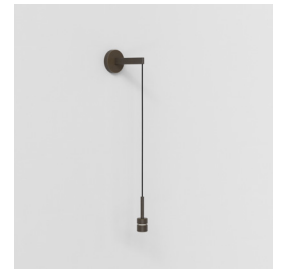

Wall Pendant 2' (Cord Set)

astro

General

Location:	Interior
Class:	cULus (Class I)
Location Rating:	Dry
Driver Required:	Mains 120V
Installation Orientation:	Headboard Mount
Fitting Method:	Direct to Headboard
Main Material:	Metal - Zinc
Dimensions (mm):	H: 840 W: 110 D: 215
Dimensions (inch):	H: 33.07 W: 4.33 D: 8.46
Cut Out Hole (mm/inch):	-
Recess Depth (mm/inch):	-
Fire Rating:	-
Cable Length (mm/inch):	610/24.02
Gross Weight (lb):	3.13
Ada Compliant:	Yes - if installed in compliance with ADA 307.2, 308, 309.3, 309.4
Ic Rating:	-

Shade Included:	Shade Sold Separately
Shade/Diffuser Material:	-
Shade/Diffuser Finish:	-
F Mark:	Suitable for mounting on flammable materials

Code: 1184047
Finish: Matt Black

Code: 1184048
Finish: Matt White

Code: 1184049
Finish: Matt Nickel

Code: 1184050
Finish: Bronze

To maintain this product to its best condition, please view our care and cleaning guidelines on the support section of the astro website.

Astro® is a registered trademark of astro lighting limited. Astro lighting's fixture designs and imagery are protected under U.S. And international intellectual property laws, and all rights to such designs and imagery are expressly reserved.

Duo 210

Flow 350

Tapered Round 400 Pleated

Tube 135

Please note that some dimensions may vary slightly due to manufacturing tolerances, this includes cable entry and fixing holes

Veuillez noter que certaines dimensions peuvent varier légèrement en raison des tolérances de fabrication, y compris l'entrée de câble et les trous de fixation.