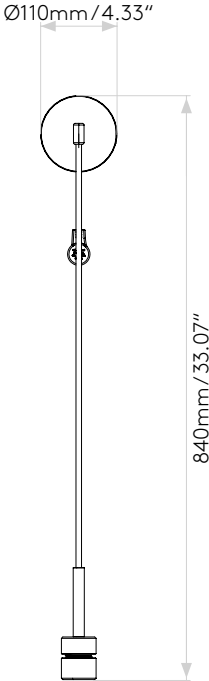

Wall Pendant 2' (Cord Set)

astro

General

Location:	Interior
Class:	cULus (Class I)
Location Rating:	Dry
Driver Required:	Mains 120V
Installation Orientation:	Headboard Mount
Fitting Method:	Direct to Headboard
Main Material:	Metal - Zinc
Dimensions (mm):	H: 840 W: 110 D: 215
Dimensions (inch):	H: 33.07 W: 4.33 D: 8.46
Cut Out Hole (mm/inch):	-
Recess Depth (mm/inch):	-
Fire Rating:	-
Cable Length (mm/inch):	610/24.02
Gross Weight (lb):	3.13
Ada Compliant:	Yes - if installed in compliance with ADA 307.2, 308, 309.3, 309.4
Ic Rating:	-

Lamp

Light Source:	LED E26/Medium
Wattage:	12W Max
Lamp Included:	No
Maximum Lamp Length (mm/inch):	-
Luminous Flux (lm):	Lamp Dependent
Colour Temp (K):	Lamp Dependent
Cri (Ra):	Lamp Dependent
Macadam Ellipse:	Lamp Dependent
Tilt Adjustable Angle (°):	-
Rotation Adjustable Angle (°):	-
Average Lifetime (hrs):	Lamp Dependent
Beam Angle (°):	Lamp Dependent

Product Elevations

astro

Please note that some dimensions may vary slightly due to manufacturing tolerances, this includes cable entry and fixing holes.

Compatible shades

astro

Camden 220

Curve Glass 220

Curve Glass 285

Duo 210

Flow 350

Tapered Round 400 Pleated

Tube 135

Please note that some dimensions may vary slightly due to manufacturing tolerances, this includes cable entry and fixing holes

Veuillez noter que certaines dimensions peuvent varier légèrement en raison des tolérances de fabrication, y compris l'entrée de câble et les trous de fixation.