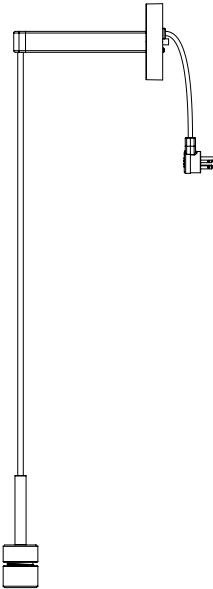

Wall Pendant 2' (Cord Set)

astro

General

Location:	Interior
Class:	cULus (Class I)
Location Rating:	Dry
Driver Required:	Mains 120V
Installation Orientation:	Headboard Mount
Fitting Method:	Direct to Headboard
Main Material:	Metal - Zinc
Dimensions (mm):	H: 840 W: 110 D: 215
Dimensions (inch):	H: 33.07 W: 4.33 D: 8.46
Cut Out Hole (mm/inch):	-
Recess Depth (mm/inch):	-
Fire Rating:	-
Cable Length (mm/inch):	610/24.02
Gross Weight (lb):	3.13
Ada Compliant:	Yes - if installed in compliance with ADA 307.2, 308, 309.3, 309.4
Ic Rating:	-

Lamp

Light Source:	LED E26/Medium
Wattage:	12W Max
Lamp Included:	No
Maximum Lamp Length (mm/inch):	-
Luminous Flux (lm):	Lamp Dependent
Colour Temp (K):	Lamp Dependent
Cri (Ra):	Lamp Dependent
Macadam Ellipse:	Lamp Dependent
Tilt Adjustable Angle (°):	-
Rotation Adjustable Angle (°):	-
Average Lifetime (hrs):	Lamp Dependent
Beam Angle (°):	Lamp Dependent

Product Elevations

astro

Please note that some dimensions may vary slightly due to manufacturing tolerances, this includes cable entry and fixing holes.

Compatible shades

astro

Camden 220

Curve Glass 220

Curve Glass 285

Duo 210

Flow 350

Tapered Round 400 Pleated

Tube 135

Please note that some dimensions may vary slightly due to manufacturing tolerances, this includes cable entry and fixing holes

Veuillez noter que certaines dimensions peuvent varier légèrement en raison des tolérances de fabrication, y compris l'entrée de câble et les trous de fixation.