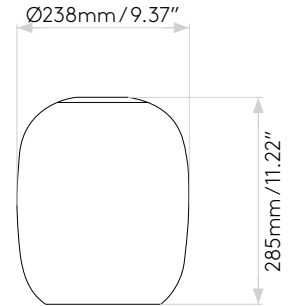

Wall Pendant 2' (Cord Set)

astro

General

Location:	Interior
Class:	cULus (Class I)
Location Rating:	Dry
Driver Required:	Mains 120V
Installation Orientation:	Headboard Mount
Fitting Method:	Direct to Headboard
Main Material:	Metal - Zinc
Dimensions (mm):	H: 840 W: 110 D: 215
Dimensions (inch):	H: 33.07 W: 4.33 D: 8.46
Cut Out Hole (mm/inch):	-
Recess Depth (mm/inch):	-
Fire Rating:	-
Cable Length (mm/inch):	610/24.02
Gross Weight (lb):	3.13
Ada Compliant:	Yes - if installed in compliance with ADA 307.2, 308, 309.3, 309.4
Ic Rating:	-

Lamp

Light Source:	LED E26/Medium
Wattage:	12W Max
Lamp Included:	No
Maximum Lamp Length (mm/inch):	-
Luminous Flux (lm):	Lamp Dependent
Colour Temp (K):	Lamp Dependent
Cri (Ra):	Lamp Dependent
Macadam Ellipse:	Lamp Dependent
Tilt Adjustable Angle (°):	-
Rotation Adjustable Angle (°):	-
Average Lifetime (hrs):	Lamp Dependent
Beam Angle (°):	Lamp Dependent

Product Elevations

astro

Please note that some dimensions may vary slightly due to manufacturing tolerances, this includes cable entry and fixing holes.

Compatible shades

astro

Camden 220

Curve Glass 220

Curve Glass 285

Duo 210

Flow 350

Tapered Round 400 Pleated

Tube 135

Please note that some dimensions may vary slightly due to manufacturing tolerances, this includes cable entry and fixing holes

Veuillez noter que certaines dimensions peuvent varier légèrement en raison des tolérances de fabrication, y compris l'entrée de câble et les trous de fixation.