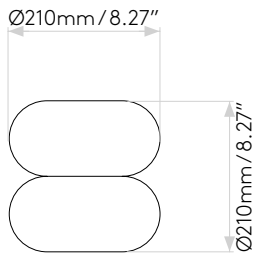

Wall Pendant

astro

General

Location:	Interior
Class:	cULus (Class I)
Location Rating:	Dry
Driver Required:	Mains 120V
Installation Orientation:	Wall Mount - Vertical
Fitting Method:	½" Stub Mount or 4" Octagon Box
Main Material:	Metal - Zinc
Dimensions (mm):	H:1240 W:110 D:215
Dimensions (inch):	H:48.82 W:4.33 D:8.46
Cut Out Hole (mm/inch):	-
Recess Depth (mm/inch):	-
Fire Rating:	-
Cable Length (mm/inch):	1000/39.37
Gross Weight (lb):	2.6
Ada Compliant:	Yes - if installed in compliance with ADA 307.4
Ic Rating:	-

Lamp

Light Source:	LED E26/Medium
Wattage:	12W Max
Lamp Included:	No
Maximum Lamp Length (mm/inch):	-
Luminous Flux (lm):	Lamp Dependent
Colour Temp (K):	Lamp Dependent
Cri (Ra):	Lamp Dependent
Macadam Ellipse:	Lamp Dependent
Tilt Adjustable Angle (°):	-
Rotation Adjustable Angle (°):	-
Average Lifetime (hrs):	Lamp Dependent
Beam Angle (°):	Lamp Dependent

Product Elevations

astro

Please note that some dimensions may vary slightly due to manufacturing tolerances, this includes cable entry and fixing holes.

Compatible shades

astro

Camden 220

Curve Glass 220

Curve Glass 285

Duo 210

Flow 350

Tapered Round 400 Pleated

Tube 135

Please note that some dimensions may vary slightly due to manufacturing tolerances, this includes cable entry and fixing holes

Veuillez noter que certaines dimensions peuvent varier légèrement en raison des tolérances de fabrication, y compris l'entrée de câble et les trous de fixation.