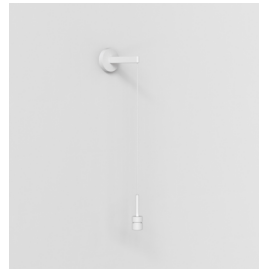

Wall Pendant

astro

General

Location:	Interior
Class:	cULus (Class I)
Location Rating:	Dry
Driver Required:	Mains 120V
Installation Orientation:	Wall Mount - Vertical
Fitting Method:	½" Stub Mount or 4" Octagon Box
Main Material:	Metal - Zinc
Dimensions (mm):	H:1240 W:110 D:215
Dimensions (inch):	H:48.82 W:4.33 D:8.46
Cut Out Hole (mm/inch):	-
Recess Depth (mm/inch):	-
Fire Rating:	-
Cable Length (mm/inch):	1000/39.37
Gross Weight (lb):	2.6
Ada Compliant:	Yes - if installed in compliance with ADA 307.4
Ic Rating:	-

Lamp

Light Source:	LED E26/Medium
Wattage:	12W Max
Lamp Included:	No
Maximum Lamp Length (mm/inch):	-
Luminous Flux (lm):	Lamp Dependent
Colour Temp (K):	Lamp Dependent
Cri (Ra):	Lamp Dependent
Macadam Ellipse:	Lamp Dependent
Tilt Adjustable Angle (°):	-
Rotation Adjustable Angle (°):	-
Average Lifetime (hrs):	Lamp Dependent
Beam Angle (°):	Lamp Dependent

Shade Included:	Shade Sold Separately
Shade/Diffuser Material:	-
Shade/Diffuser Finish:	-
F Mark:	-

Code: 1184044
Finish: Matt White

Code: 1184045
Finish: Matt Nickel

Code: 1184046
Finish: Bronze

Code: 1184055
Finish: Matt Black

Duo 210

Flow 350

Tapered Round 400 Pleated

Tube 135

Please note that some dimensions may vary slightly due to manufacturing tolerances, this includes cable entry and fixing holes

Veuillez noter que certaines dimensions peuvent varier légèrement en raison des tolérances de fabrication, y compris l'entrée de câble et les trous de fixation.