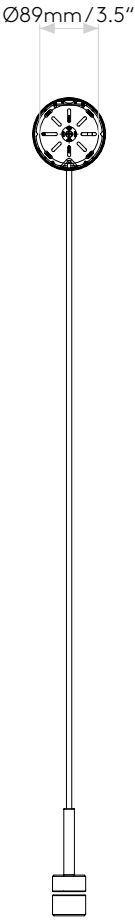

Product Elevations

astro

Please note that some dimensions may vary slightly due to manufacturing tolerances, this includes cable entry and fixing holes.