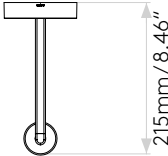

Product Elevations

astro

Please note that some dimensions may vary slightly due to manufacturing tolerances, this includes cable entry and fixing holes.