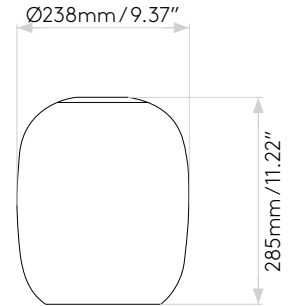

Wall Pendant

astro

General

Location:	Interior
Class:	cULus (Class I)
Location Rating:	Dry
Driver Required:	Mains 120V
Installation Orientation:	Wall Mount - Vertical
Fitting Method:	½" Stub Mount or 4" Octagon Box
Main Material:	Metal - Zinc
Dimensions (mm):	H:1240 W:110 D:215
Dimensions (inch):	H:48.82 W:4.33 D:8.46
Cut Out Hole (mm/inch):	-
Recess Depth (mm/inch):	-
Fire Rating:	-
Cable Length (mm/inch):	1000/39.37
Gross Weight (lb):	2.6
Ada Compliant:	Yes - if installed in compliance with ADA 307.4
Ic Rating:	-

Lamp

Light Source:	LED E26/Medium
Wattage:	12W Max
Lamp Included:	No
Maximum Lamp Length (mm/inch):	-
Luminous Flux (lm):	Lamp Dependent
Colour Temp (K):	Lamp Dependent
Cri (Ra):	Lamp Dependent
Macadam Ellipse:	Lamp Dependent
Tilt Adjustable Angle (°):	-
Rotation Adjustable Angle (°):	-
Average Lifetime (hrs):	Lamp Dependent
Beam Angle (°):	Lamp Dependent

Product Elevations

astro

Please note that some dimensions may vary slightly due to manufacturing tolerances, this includes cable entry and fixing holes.

Compatible shades

astro

Camden 220

Curve Glass 220

Curve Glass 285

Duo 210

Flow 350

Tapered Round 400 Pleated

Tube 135

Please note that some dimensions may vary slightly due to manufacturing tolerances, this includes cable entry and fixing holes

Veuillez noter que certaines dimensions peuvent varier légèrement en raison des tolérances de fabrication, y compris l'entrée de câble et les trous de fixation.