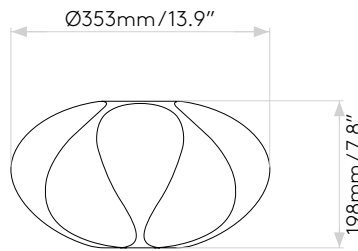

Product Elevations

astro

Please note that some dimensions may vary slightly due to manufacturing tolerances, this includes cable entry and fixing holes.

Compatible shades

astro

Camden 220

Curve Glass 220

Curve Glass 285

Duo 210

Flow 350

Tapered Round 400 Pleated

Tube 135

Please note that some dimensions may vary slightly due to manufacturing tolerances, this includes cable entry and fixing holes

Veuillez noter que certaines dimensions peuvent varier légèrement en raison des tolérances de fabrication, y compris l'entrée de câble et les trous de fixation.