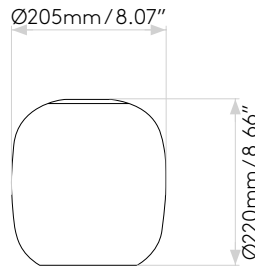

Wall Pendant

astro

General

Location:	Interior
Class:	cULus (Class I)
Location Rating:	Dry
Driver Required:	Mains 120V
Installation Orientation:	Wall Mount - Vertical
Fitting Method:	½" Stub Mount or 4" Octagon Box
Main Material:	Metal - Zinc
Dimensions (mm):	H:1240 W:110 D:215
Dimensions (inch):	H:48.82 W:4.33 D:8.46
Cut Out Hole (mm/inch):	-
Recess Depth (mm/inch):	-
Fire Rating:	-
Cable Length (mm/inch):	1000/39.37
Gross Weight (lb):	2.6
Ada Compliant:	Yes - if installed in compliance with ADA 307.4
Ic Rating:	-

Lamp

Light Source:	LED E26/Medium
Wattage:	12W Max
Lamp Included:	No
Maximum Lamp Length (mm/inch):	-
Luminous Flux (lm):	Lamp Dependent
Colour Temp (K):	Lamp Dependent
Cri (Ra):	Lamp Dependent
Macadam Ellipse:	Lamp Dependent
Tilt Adjustable Angle (°):	-
Rotation Adjustable Angle (°):	-
Average Lifetime (hrs):	Lamp Dependent
Beam Angle (°):	Lamp Dependent

Product Elevations

astro

Please note that some dimensions may vary slightly due to manufacturing tolerances, this includes cable entry and fixing holes.

Compatible shades

astro

Camden 220

Curve Glass 220

Curve Glass 285

Duo 210

Flow 350

Tapered Round 400 Pleated

Tube 135

Please note that some dimensions may vary slightly due to manufacturing tolerances, this includes cable entry and fixing holes

Veuillez noter que certaines dimensions peuvent varier légèrement en raison des tolérances de fabrication, y compris l'entrée de câble et les trous de fixation.