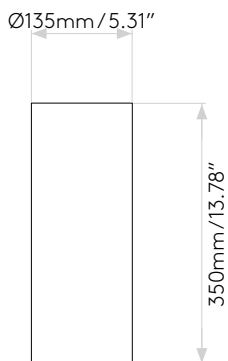

Wall Pendant

astro

General

Location:	Interior
Class:	cULus (Class I)
Location Rating:	Dry
Driver Required:	Mains 120V
Installation Orientation:	Wall Mount - Vertical
Fitting Method:	½" Stub Mount or 4" Octagon Box
Main Material:	Metal - Zinc
Dimensions (mm):	H:1240 W:110 D:215
Dimensions (inch):	H:48.82 W:4.33 D:8.46
Cut Out Hole (mm/inch):	-
Recess Depth (mm/inch):	-
Fire Rating:	-
Cable Length (mm/inch):	1000/39.37
Gross Weight (lb):	2.6
Ada Compliant:	Yes - if installed in compliance with ADA 307.4
Ic Rating:	-

Lamp

Light Source:	LED E26/Medium
Wattage:	12W Max
Lamp Included:	No
Maximum Lamp Length (mm/inch):	-
Luminous Flux (lm):	Lamp Dependent
Colour Temp (K):	Lamp Dependent
Cri (Ra):	Lamp Dependent
Macadam Ellipse:	Lamp Dependent
Tilt Adjustable Angle (°):	-
Rotation Adjustable Angle (°):	-
Average Lifetime (hrs):	Lamp Dependent
Beam Angle (°):	Lamp Dependent

Product Elevations

astro

Please note that some dimensions may vary slightly due to manufacturing tolerances, this includes cable entry and fixing holes.

Compatible shades

astro

Camden 220

Curve Glass 220

Curve Glass 285

Duo 210

Flow 350

Tapered Round 400 Pleated

Tube 135

Please note that some dimensions may vary slightly due to manufacturing tolerances, this includes cable entry and fixing holes

Veuillez noter que certaines dimensions peuvent varier légèrement en raison des tolérances de fabrication, y compris l'entrée de câble et les trous de fixation.