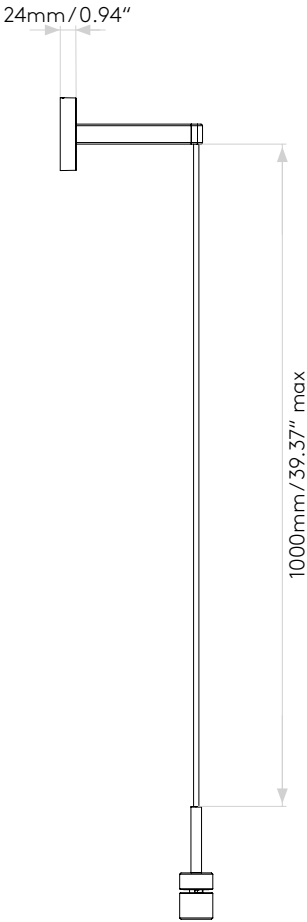

Product Elevations

astro

Please note that some dimensions may vary slightly due to manufacturing tolerances, this includes cable entry and fixing holes.