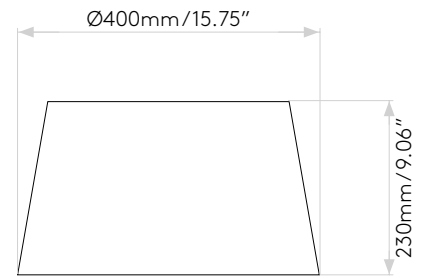

Lamp

Light Source:	LED E26/Medium
Wattage:	12W Max
Lamp Included:	No
Maximum Lamp Length (mm/inch):	-
Luminous Flux (lm):	Lamp Dependent
Colour Temp (K):	Lamp Dependent
Cri (Ra):	Lamp Dependent
Macadam Ellipse:	Lamp Dependent
Tilt Adjustable Angle (°):	-
Rotation Adjustable Angle (°):	-
Average Lifetime (hrs):	Lamp Dependent
Beam Angle (°):	Lamp Dependent

Product Elevations

astro

Please note that some dimensions may vary slightly due to manufacturing tolerances, this includes cable entry and fixing holes.

Compatible shades

astro

Camden 220

Curve Glass 220

Curve Glass 285

Duo 210

Flow 350

Tapered Round 400 Pleated

Tube 135

Please note that some dimensions may vary slightly due to manufacturing tolerances, this includes cable entry and fixing holes

Veuillez noter que certaines dimensions peuvent varier légèrement en raison des tolérances de fabrication, y compris l'entrée de câble et les trous de fixation.