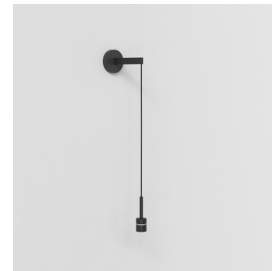

Wall Pendant

astro

General

Location:	Interior
Class:	cULus (Class I)
Location Rating:	Dry
Driver Required:	Mains 120V
Installation Orientation:	Wall Mount - Vertical
Fitting Method:	½" Stub Mount or 4" Octagon Box
Main Material:	Metal - Zinc
Dimensions (mm):	H:1240 W:110 D:215
Dimensions (inch):	H:48.82 W:4.33 D:8.46
Cut Out Hole (mm/inch):	-
Recess Depth (mm/inch):	-
Fire Rating:	-
Cable Length (mm/inch):	1000/39.37
Gross Weight (lb):	2.6
Ada Compliant:	Yes - if installed in compliance with ADA 307.4
Ic Rating:	-

Shade Included:	Shade Sold Separately
Shade/Diffuser Material:	-
Shade/Diffuser Finish:	-
F Mark:	-

Code: 1184044
Finish: Matt White

Code: 1184045
Finish: Matt Nickel

Code: 1184046
Finish: Bronze

Code: 1184055
Finish: Matt Black

Duo 210

Flow 350

Tapered Round 400 Pleated

Tube 135

Please note that some dimensions may vary slightly due to manufacturing tolerances, this includes cable entry and fixing holes

Veuillez noter que certaines dimensions peuvent varier légèrement en raison des tolérances de fabrication, y compris l'entrée de câble et les trous de fixation.