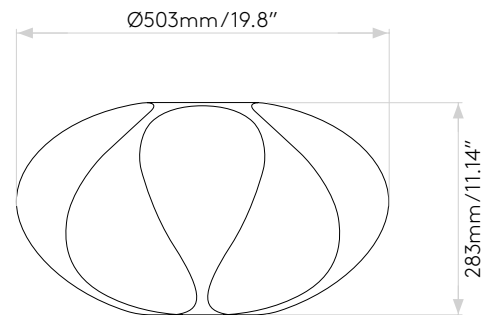

Lamp

Light Source:	LED E26/Medium
Wattage:	12W Max
Lamp Included:	No
Maximum Lamp Length (mm/inch):	-
Luminous Flux (lm):	Lamp Dependent
Colour Temp (K):	Lamp Dependent
Cri (Ra):	Lamp Dependent
Macadam Ellipse:	Lamp Dependent
Tilt Adjustable Angle (°):	-
Rotation Adjustable Angle (°):	-
Average Lifetime (hrs):	Lamp Dependent
Beam Angle (°):	Lamp Dependent

Product Elevations

astro

Please note that some dimensions may vary slightly due to manufacturing tolerances, this includes cable entry and fixing holes.

Compatible shades

astro

Camden 220

Curve Glass 220

Curve Glass 285

Duo 210

Flow 350

Flow 500

Tapered Round 400 Pleated

Tube 135

Please note that some dimensions may vary slightly due to manufacturing tolerances, this includes cable entry and fixing holes

Veuillez noter que certaines dimensions peuvent varier légèrement en raison des tolérances de fabrication, y compris l'entrée de câble et les trous de fixation.