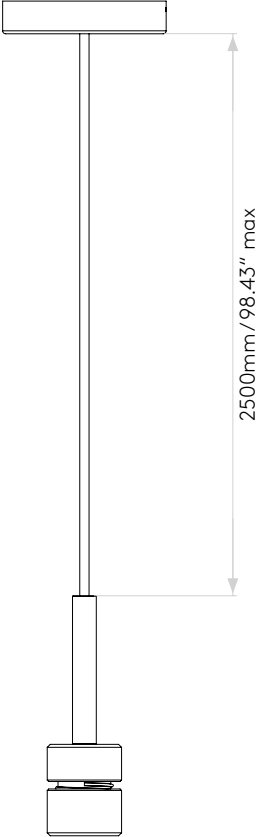

Product Elevations

astro

Please note that some dimensions may vary slightly due to manufacturing tolerances, this includes cable entry and fixing holes.