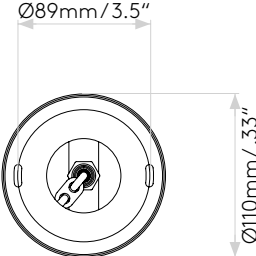

Product Elevations

astro

Please note that some dimensions may vary slightly due to manufacturing tolerances, this includes cable entry and fixing holes.