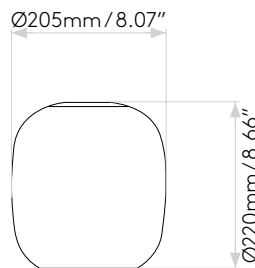

Ceiling Pendant

astro

General

Location:	Interior
Class:	cULus (Class I)
Location Rating:	Dry
Driver Required:	Mains 120V
Installation Orientation:	Ceiling Mount
Fitting Method:	4" Octagon Box
Main Material:	Metal - Mild Steel
Dimensions (mm):	H: 2584 W: 110 D: 110
Dimensions (inch):	H: 101.73 W: 4.33 D: 4.33
Cut Out Hole (mm/inch):	-
Recess Depth (mm/inch):	-
Fire Rating:	-
Cable Length (mm/inch):	2500/98.43
Gross Weight (lb):	2.04
Ada Compliant:	Yes - if installed in compliance with ADA 307.4
Ic Rating:	-

Lamp

Light Source:	LED E26/Medium
Wattage:	12W Max
Lamp Included:	No
Maximum Lamp Length (mm/inch):	-
Luminous Flux (lm):	Lamp Dependent
Colour Temp (K):	Lamp Dependent
Cri (Ra):	Lamp Dependent
Macadam Ellipse:	Lamp Dependent
Tilt Adjustable Angle (°):	-
Rotation Adjustable Angle (°):	-
Average Lifetime (hrs):	Lamp Dependent
Beam Angle (°):	Lamp Dependent

Product Elevations

astro

Please note that some dimensions may vary slightly due to manufacturing tolerances, this includes cable entry and fixing holes.

Compatible shades

astro

Camden 220

Curve Glass 220

Curve Glass 285

Duo 210

Flow 350

Flow 500

Tapered Round 400 Pleated

Tube 135

Please note that some dimensions may vary slightly due to manufacturing tolerances, this includes cable entry and fixing holes

Veuillez noter que certaines dimensions peuvent varier légèrement en raison des tolérances de fabrication, y compris l'entrée de câble et les trous de fixation.