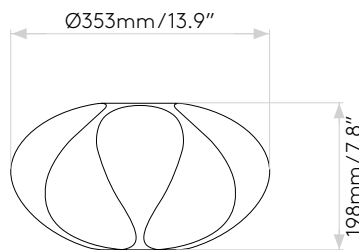

Product Elevations

astro

Please note that some dimensions may vary slightly due to manufacturing tolerances, this includes cable entry and fixing holes.

Compatible shades

astro

Camden 220

Curve Glass 220

Curve Glass 285

Duo 210

Flow 350

Flow 500

Tapered Round 400 Pleated

Tube 135

Please note that some dimensions may vary slightly due to manufacturing tolerances, this includes cable entry and fixing holes

Veuillez noter que certaines dimensions peuvent varier légèrement en raison des tolérances de fabrication, y compris l'entrée de câble et les trous de fixation.