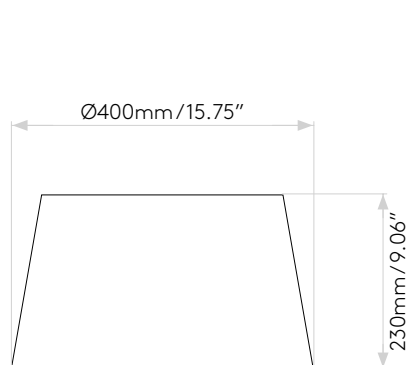

Ceiling Pendant

astro

General

Location:	Interior
Class:	cULus (Class I)
Location Rating:	Dry
Driver Required:	Mains 120V
Installation Orientation:	Ceiling Mount
Fitting Method:	4" Octagon Box
Main Material:	Metal - Mild Steel
Dimensions (mm):	H: 2584 W: 110 D: 110
Dimensions (inch):	H: 101.73 W: 4.33 D: 4.33
Cut Out Hole (mm/inch):	-
Recess Depth (mm/inch):	-
Fire Rating:	-
Cable Length (mm/inch):	2500/98.43
Gross Weight (lb):	2.04
Ada Compliant:	Yes - if installed in compliance with ADA 307.4
Ic Rating:	-

Lamp

Light Source:	LED E26/Medium
Wattage:	12W Max
Lamp Included:	No
Maximum Lamp Length (mm/inch):	-
Luminous Flux (lm):	Lamp Dependent
Colour Temp (K):	Lamp Dependent
Cri (Ra):	Lamp Dependent
Macadam Ellipse:	Lamp Dependent
Tilt Adjustable Angle (°):	-
Rotation Adjustable Angle (°):	-
Average Lifetime (hrs):	Lamp Dependent
Beam Angle (°):	Lamp Dependent

Product Elevations

astro

Please note that some dimensions may vary slightly due to manufacturing tolerances, this includes cable entry and fixing holes.

Compatible shades

astro

Camden 220

Curve Glass 220

Curve Glass 285

Duo 210

Flow 350

Flow 500

Tapered Round 400 Pleated

Tube 135

Please note that some dimensions may vary slightly due to manufacturing tolerances, this includes cable entry and fixing holes

Veuillez noter que certaines dimensions peuvent varier légèrement en raison des tolérances de fabrication, y compris l'entrée de câble et les trous de fixation.