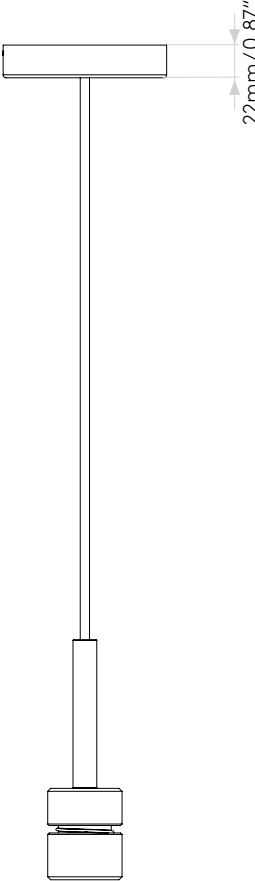

Product Elevations

astro

Please note that some dimensions may vary slightly due to manufacturing tolerances, this includes cable entry and fixing holes.