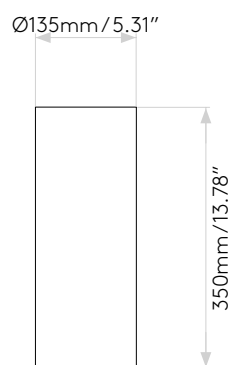

Ceiling Pendant

astro

General

Location:	Interior
Class:	cULus (Class I)
Location Rating:	Dry
Driver Required:	Mains 120V
Installation Orientation:	Ceiling Mount
Fitting Method:	4" Octagon Box
Main Material:	Metal - Mild Steel
Dimensions (mm):	H: 2584 W: 110 D: 110
Dimensions (inch):	H: 101.73 W: 4.33 D: 4.33
Cut Out Hole (mm/inch):	-
Recess Depth (mm/inch):	-
Fire Rating:	-
Cable Length (mm/inch):	2500/98.43
Gross Weight (lb):	2.04
Ada Compliant:	Yes - if installed in compliance with ADA 307.4
Ic Rating:	-

Lamp

Light Source:	LED E26/Medium
Wattage:	12W Max
Lamp Included:	No
Maximum Lamp Length (mm/inch):	-
Luminous Flux (lm):	Lamp Dependent
Colour Temp (K):	Lamp Dependent
Cri (Ra):	Lamp Dependent
Macadam Ellipse:	Lamp Dependent
Tilt Adjustable Angle (°):	-
Rotation Adjustable Angle (°):	-
Average Lifetime (hrs):	Lamp Dependent
Beam Angle (°):	Lamp Dependent

Product Elevations

astro

Please note that some dimensions may vary slightly due to manufacturing tolerances, this includes cable entry and fixing holes.

Compatible shades

astro

Camden 220

Curve Glass 220

Curve Glass 285

Duo 210

Flow 350

Flow 500

Tapered Round 400 Pleated

Tube 135

Please note that some dimensions may vary slightly due to manufacturing tolerances, this includes cable entry and fixing holes

Veuillez noter que certaines dimensions peuvent varier légèrement en raison des tolérances de fabrication, y compris l'entrée de câble et les trous de fixation.