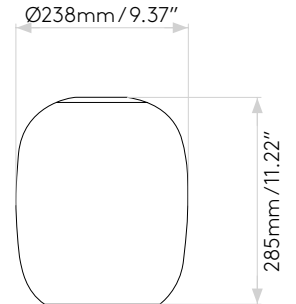

Ceiling Pendant

astro

General

Location:	Interior
Class:	cULus (Class I)
Location Rating:	Dry
Driver Required:	Mains 120V
Installation Orientation:	Ceiling Mount
Fitting Method:	4" Octagon Box
Main Material:	Metal - Mild Steel
Dimensions (mm):	H: 2584 W: 110 D: 110
Dimensions (inch):	H: 101.73 W: 4.33 D: 4.33
Cut Out Hole (mm/inch):	-
Recess Depth (mm/inch):	-
Fire Rating:	-
Cable Length (mm/inch):	2500/98.43
Gross Weight (lb):	2.04
Ada Compliant:	Yes - if installed in compliance with ADA 307.4
Ic Rating:	-

Lamp

Light Source:	LED E26/Medium
Wattage:	12W Max
Lamp Included:	No
Maximum Lamp Length (mm/inch):	-
Luminous Flux (lm):	Lamp Dependent
Colour Temp (K):	Lamp Dependent
Cri (Ra):	Lamp Dependent
Macadam Ellipse:	Lamp Dependent
Tilt Adjustable Angle (°):	-
Rotation Adjustable Angle (°):	-
Average Lifetime (hrs):	Lamp Dependent
Beam Angle (°):	Lamp Dependent

Product Elevations

astro

Please note that some dimensions may vary slightly due to manufacturing tolerances, this includes cable entry and fixing holes.

Compatible shades

astro

Camden 220

Curve Glass 220

Curve Glass 285

Duo 210

Flow 350

Flow 500

Tapered Round 400 Pleated

Tube 135

Please note that some dimensions may vary slightly due to manufacturing tolerances, this includes cable entry and fixing holes

Veuillez noter que certaines dimensions peuvent varier légèrement en raison des tolérances de fabrication, y compris l'entrée de câble et les trous de fixation.