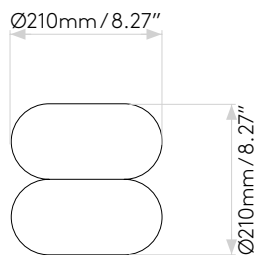

Ceiling Pendant

astro

General

Location:	Interior
Class:	cULus (Class I)
Location Rating:	Dry
Driver Required:	Mains 120V
Installation Orientation:	Ceiling Mount
Fitting Method:	4" Octagon Box
Main Material:	Metal - Mild Steel
Dimensions (mm):	H: 2584 W: 110 D: 110
Dimensions (inch):	H: 101.73 W: 4.33 D: 4.33
Cut Out Hole (mm/inch):	-
Recess Depth (mm/inch):	-
Fire Rating:	-
Cable Length (mm/inch):	2500/98.43
Gross Weight (lb):	2.04
Ada Compliant:	Yes - if installed in compliance with ADA 307.4
Ic Rating:	-

Lamp

Light Source:	LED E26/Medium
Wattage:	12W Max
Lamp Included:	No
Maximum Lamp Length (mm/inch):	-
Luminous Flux (lm):	Lamp Dependent
Colour Temp (K):	Lamp Dependent
Cri (Ra):	Lamp Dependent
Macadam Ellipse:	Lamp Dependent
Tilt Adjustable Angle (°):	-
Rotation Adjustable Angle (°):	-
Average Lifetime (hrs):	Lamp Dependent
Beam Angle (°):	Lamp Dependent

Product Elevations

astro

Please note that some dimensions may vary slightly due to manufacturing tolerances, this includes cable entry and fixing holes.

Compatible shades

astro

Camden 220

Curve Glass 220

Curve Glass 285

Duo 210

Flow 350

Flow 500

Tapered Round 400 Pleated

Tube 135

Please note that some dimensions may vary slightly due to manufacturing tolerances, this includes cable entry and fixing holes

Veuillez noter que certaines dimensions peuvent varier légèrement en raison des tolérances de fabrication, y compris l'entrée de câble et les trous de fixation.