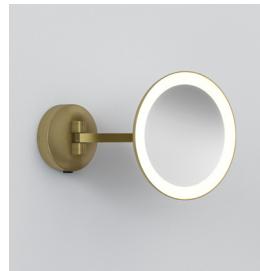

Mascali Round LED

astro

General

Location:	Bathroom
Class:	cULus (Class 1)
Location Rating:	Damp
Driver Required:	Mains 120V
Installation Orientation:	Wall Mount - Horizontal
Fitting Method:	1/2in Stub Mount & 4" Octagon Box
Main Material:	Metal - Mild Steel
Dimensions (mm):	D: 286 Ø:215
Dimensions (inch):	D: 11.26 Ø: 8.46
Cut Out Hole (mm/inch):	-
Recess Depth (mm/inch):	-
Fire Rating:	-
Cable Length (mm/inch):	-
Gross Weight (lb):	4.11
Ada Compliant:	Yes - if installed in compliance with ADA 307.2, 308, 309.3, 309.4
Ic Rating:	-

Lamp

Light Source:	LED Strip
Wattage:	7.3W
Lamp Included:	Yes (Integral)
Maximum Lamp Length (mm/inch):	-
Luminous Flux (lm):	139
Colour Temp (K):	3000
Cri (Ra):	90
Macadam Ellipse:	3-Step
Tilt Adjustable Angle (°):	65
Rotation Adjustable Angle (°):	180
Average Lifetime (hrs):	53000
Beam Angle (°):	111.8

Electrical

Switched:	Yes
Dimmable:	No
Dimming Method:	-
Supply Frequency (Hz):	50/60
Driver/Ballast Voltage (V):	100-240
Driver Average Lifetime (hrs):	35000
Efficacy (lm/W):	19

Additional Information:

Shade Included:	-
Shade/Diffuser Material:	Glass
Shade/Diffuser Finish:	Mirror Finish
F Mark:	Suitable for mounting on flammable materials

Code: 1373014
Finish: Matt Black

Code: 1373015
Finish: Polished Chrome

Code: 1373028
Finish: Matt Brushed Brass

To maintain this product to its best condition, please view our care and cleaning guidelines on the support section of the astro website.