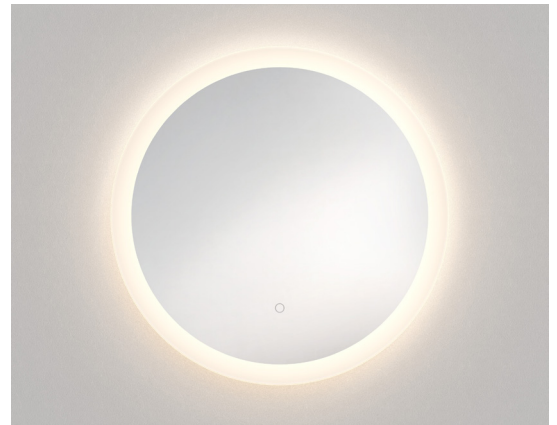

General

Location:	Bathroom
Class:	cULus (Class 1)
Location Rating:	Damp
Driver Required:	No
Installation Orientation:	Wall Mount - Horizontal or Vertical
Fitting Method:	Hookup with MC Whip
Main Material:	Glass - Float
Dimensions (mm):	D: 44 Ø: 762
Dimensions (inch):	D: 1.73 Ø: 30
Cut Out Hole (mm/inch):	-
Recess Depth (mm/inch):	-
Fire Rating:	-
Cable Length (mm/inch):	-
Gross Weight (lb):	20.11
Ada Compliant:	Yes - if installed in compliance with ADA 308, 309.3, 309.4
Ic Rating:	-

Lamp

Light Source:	LED Strip
Wattage:	28.9W
Lamp Included:	Yes (Integral)
Maximum Lamp Length (mm/inch):	-
Luminous Flux (lm):	703-762
Colour Temp (K):	2700-6000
Cri (Ra):	90
Macadam Ellipse:	6 Step
Tilt Adjustable Angle (°):	-
Rotation Adjustable Angle (°):	-
Average Lifetime (hrs):	35000
Beam Angle (°):	-

Shade Included:	-
Shade/Diffuser Material:	Plastic
Shade/Diffuser Finish:	-
F Mark:	-

Code: 1486008

Finish: Mirror Glass

To maintain this product to its best condition, please view our care and cleaning guidelines on the support section of the astro website.