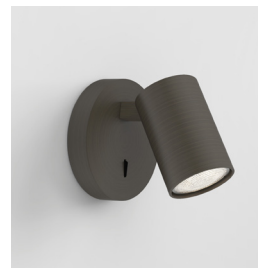

# Ascoli Single Switched (Cord Set)

astro

## General

Location:	Interior
Class:	cULus (Class 1)
Location Rating:	Dry
Driver Required:	Mains 120V
Installation Orientation:	Wall Mount
Fitting Method:	Direct to Headboard
Main Material:	Metal - Zinc
Dimensions (mm):	H:110 D:130 Ø:108
Dimensions (inch):	H:4.33 D:5.12 Ø:4.25
Cut Out Hole (mm/inch):	-
Recess Depth (mm/inch):	-
Fire Rating:	-
Cable Length (mm/inch):	3000/118.11
Gross Weight (lb):	1.45
Ada Compliant:	Yes - if installed in compliance with ADA 307.2, 308, 309.3, 309.4
Ic Rating:	-

## Additional Information:

Shade Included:	-
Shade/Diffuser Material:	-
Shade/Diffuser Finish:	-
F Mark:	Suitable for mounting on flammable materials

Code: 1286103  
Finish: Textured White

Code: 1286105  
Finish: Matt Nickel

Code: 1286106  
Finish: Bronze

Code: 1286162  
Finish: Matt Black

To maintain this product to its best condition, please view our care and cleaning guidelines on the support section of the astro website.