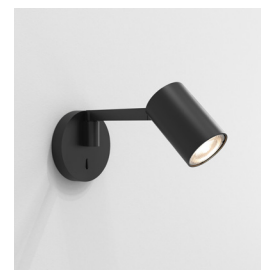

## General

Location:	Interior
Class:	cULus (Class 1)
Location Rating:	Dry
Driver Required:	Mains 120V
Installation Orientation:	Wall Mount
Fitting Method:	Direct to Headboard
Main Material:	Metal - Mild Steel
Dimensions (mm):	H: 110 W: 110 D: 276
Dimensions (inch):	H: 4.33 W: 4.33 D: 10.87
Cut Out Hole (mm/inch):	-
Recess Depth (mm/inch):	-
Fire Rating:	-
Cable Length (mm/inch):	3000/118.11
Gross Weight (lb):	2.64
Ada Compliant:	Yes - if installed in compliance with ADA 307.2, 308, 309.3, 309.4
Ic Rating:	-

## Lamp

Light Source:	LED GU10
Wattage:	20W Max
Lamp Included:	No
Maximum Lamp Length (mm/inch):	57
Luminous Flux (lm):	Lamp Dependent
Colour Temp (K):	Lamp Dependent
Cri (Ra):	Lamp Dependent
Macadam Ellipse:	Lamp Dependent
Tilt Adjustable Angle (°):	90
Rotation Adjustable Angle (°):	160
Average Lifetime (hrs):	Lamp Dependent
Beam Angle (°):	Lamp Dependent

## Additional Information:

Shade Included:	-
Shade/Diffuser Material:	-
Shade/Diffuser Finish:	-
F Mark:	Suitable for mounting on flammable materials

Code: 1286104  
Finish: Textured White

Code: 1286107  
Finish: Matt Nickel

Code: 1286108  
Finish: Bronze

Code: 1286163  
Finish: Matt Black

To maintain this product to its best condition, please view our care and cleaning guidelines on the support section of the astro website.