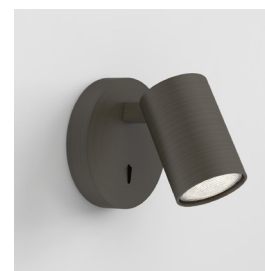

# Ascoli Single Switched

astro

## General

Location:	Interior
Class:	cULus (Class I)
Location Rating:	Dry
Driver Required:	Mains 120V
Installation Orientation:	Wall mount
Fitting Method:	4" Octagon Box
Main Material:	Metal - Zinc
Dimensions (mm):	H: 110 W: 108 D: 130
Dimensions (inch):	H: 4.33 W: 4.25 D: 5.12
Cut Out Hole (mm/inch):	-
Recess Depth (mm/inch):	-
Fire Rating:	-
Cable Length (mm/inch):	-
Gross Weight (lb):	1.45
Ada Compliant:	Yes - if installed in compliance with ADA 307.2, 308, 309.3, 309.4
Ic Rating:	-

## Lamp

Light Source:	GU10
Wattage:	50W
Lamp Included:	No
Maximum Lamp Length (mm/inch):	57
Luminous Flux (lm):	Lamp Dependent
Colour Temp (K):	Lamp Dependent
Cri (Ra):	Lamp Dependent
Macadam Ellipse:	-
Tilt Adjustable Angle (°):	90
Rotation Adjustable Angle (°):	330
Average Lifetime (hrs):	Lamp Dependent
Beam Angle (°):	Lamp Dependent

## Additional Information:

Shade Included:	-
Shade/Diffuser Material:	-
Shade/Diffuser Finish:	-
F Mark:	Suitable for mounting on flammable materials

CODE: 1286038  
FINISH: TEXTURED WHITE

CODE: 1286043  
FINISH: BRONZE