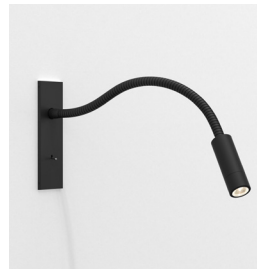

Leo Switched LED (Cord Set)

astro

General

Location:	Interior
Class:	cULus (Class 1)
Location Rating:	Dry
Driver Required:	No
Installation Orientation:	Headboard Mount
Fitting Method:	Direct to Headboard
Main Material:	Metal - Brass
Dimensions (mm):	H:150 W: 45 D: 45
Dimensions (inch):	H: 5.91 W:1.77 D:1.77
Cut Out Hole (mm/inch):	H:110 W: 35/H: 4.33 W:1.38
Recess Depth (mm/inch):	45/1.77
Fire Rating:	-
Cable Length (mm/inch):	3200/125.98
Gross Weight (lb):	2.44
Ada Compliant:	Yes - if installed in compliance with ADA 307.2, 308, 309.3, 309.4
Ic Rating:	IC Rated

Lamp

Light Source:	High Powered LED
Wattage:	4.3W
Lamp Included:	Yes (Integral)
Maximum Lamp Length (mm/inch):	-
Luminous Flux (lm):	134
Colour Temp (K):	2700
Cri (Ra):	90
Macadam Ellipse:	3-Step
Tilt Adjustable Angle (°):	-
Rotation Adjustable Angle (°):	-
Average Lifetime (hrs):	60000
Beam Angle (°):	16.9

Electrical

Switched:	Yes
Dimmable:	-
Dimming Method:	-
Supply Frequency (Hz):	50-60
Driver /Ballast Voltage (V):	100-240
Driver Average Lifetime (hrs):	60000
Efficacy (lm/W):	31

Additional Information:

Shade Included:	-
Shade /Diffuser Material:	-
Shade /Diffuser Finish:	-
F Mark:	Suitable for mounting on flammable materials

CODE: 1295027
FINISH: POLISHED CHROME

CODE: 1295028
FINISH: MATT WHITE

CODE: 1295029
FINISH: MATT BLACK

CODE: 1295030
FINISH: MATT NICKEL

CODE: 1295031
FINISH: BRONZE

CODE: 1295032
FINISH: MATT GOLD

To maintain this product to its best condition, please view our care and cleaning guidelines on the support section of the astro website.