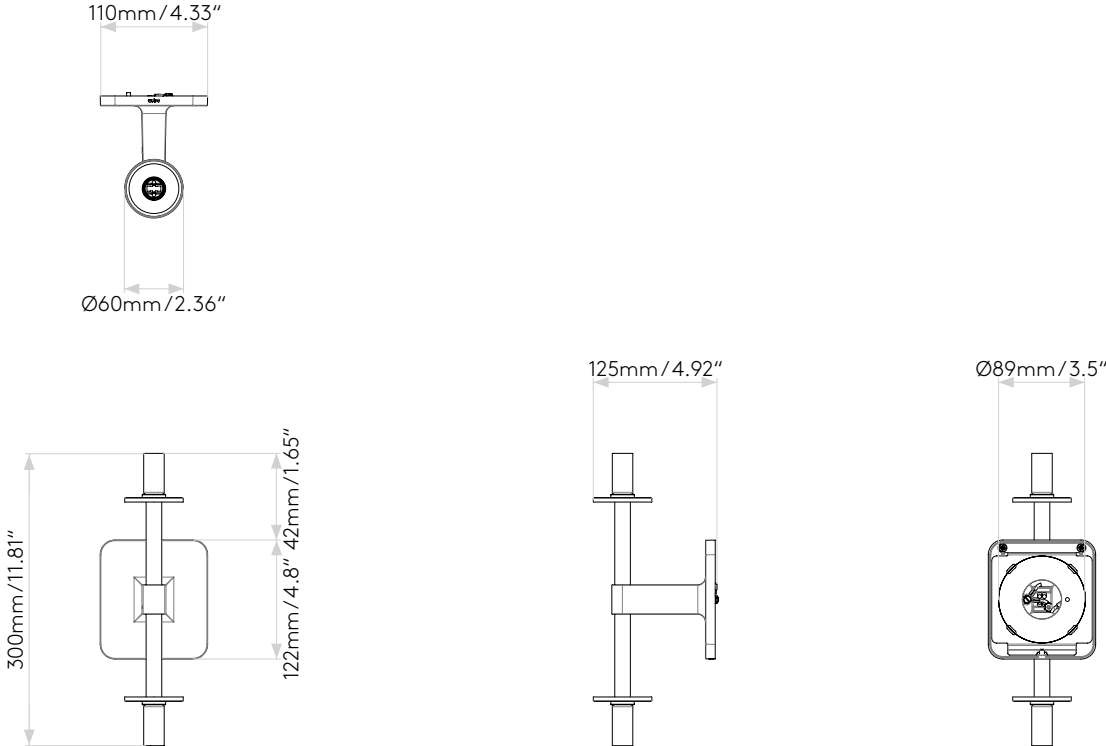

Tacoma Twin

astro

General

Location:	Bathroom/Interior
Class:	cULus (Class 1)
Location Rating:	Damp
Driver Required:	Mains 120V
Installation Orientation:	Wall Mount - Vertical
Fitting Method:	4" Octagon Box
Main Material:	Metal - Mild Steel
Dimensions (mm):	H: 300 W: 110 D: 125
Dimensions (inch):	H: 11.81 W: 4.33 D: 4.92
Cut Out Hole (mm/inch):	-
Recess Depth (mm/inch):	-
Fire Rating:	-
Cable Length (mm/inch):	-
Gross Weight (lb):	2.07
Ada Compliant:	Yes - if installed in compliance with ADA 307.2
Ic Rating:	To Be Advised

Lamp

Light Source:	G9
Wattage:	2 x 25W Max
Lamp Included:	No
Maximum Lamp Length (mm/inch):	60/2.36
Luminous Flux (lm):	Lamp Dependent
Colour Temp (K):	Lamp Dependent
Cri (Ra):	Lamp Dependent
Macadam Ellipse:	Lamp Dependent
Tilt Adjustable Angle (°):	-
Rotation Adjustable Angle (°):	-
Average Lifetime (hrs):	Lamp Dependent
Beam Angle (°):	-

Product Elevations

astro

Please note that some dimensions may vary slightly due to manufacturing tolerances, this includes cable entry and fixing holes.

Without Shade

With Tacoma Glass Shade