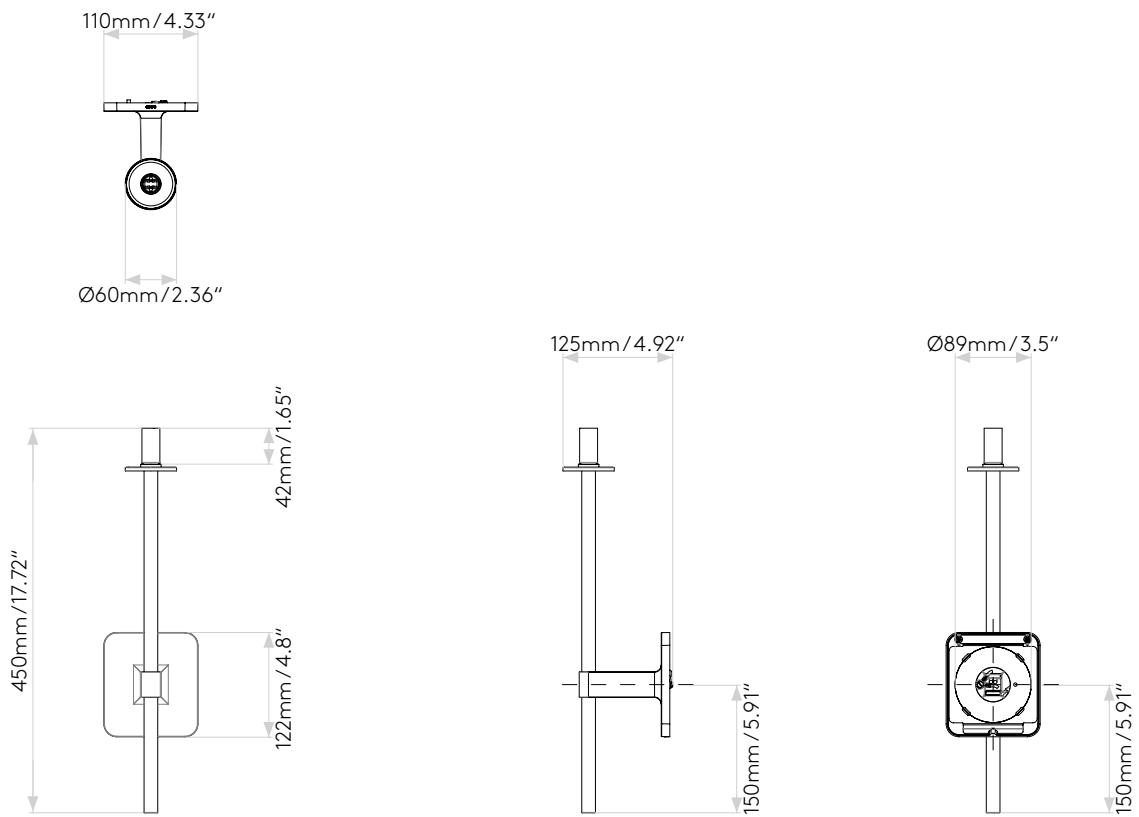

Product Elevations

astro

Please note that some dimensions may vary slightly due to manufacturing tolerances, this includes cable entry and fixing holes.

Without Shade