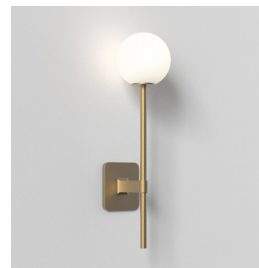

## General

Location:	Bathroom/Interior
Class:	cULus (Class 1)
Location Rating:	Damp
Driver Required:	Mains 120V
Installation Orientation:	Wall Mount - Vertical
Fitting Method:	4" Octagon Box
Main Material:	Metal - Zinc
Dimensions (mm):	H: 450 W: 110 D: 125
Dimensions (inch):	H: 17.72 W: 4.33 D: 4.92
Cut Out Hole (mm/inch):	-
Recess Depth (mm/inch):	-
Fire Rating:	-
Cable Length (mm/inch):	-
Gross Weight (lb):	2.2
Ada Compliant:	Yes - if installed in compliance with ADA 307.2
Ic Rating:	To Be Advised

## Additional Information:

Shade Included:	Shade Sold Separately
Shade/Diffuser Material:	-
Shade/Diffuser Finish:	-
F Mark:	Suitable for mounting on flammable materials

CODE: 1429012  
FINISH: POLISHED CHROME

CODE: 1429015  
FINISH: MATT BLACK

CODE: 1429018  
FINISH: ANTIQUE BRASS

To maintain this product to its best condition, please view our care and cleaning guidelines on the support section of the astro website.