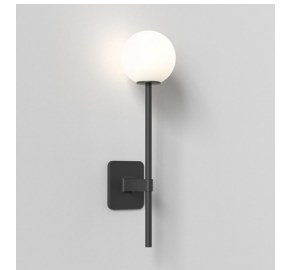

## General

Location:	Bathroom/Interior
Class:	cULus (Class 1)
Location Rating:	Damp
Driver Required:	Mains 120V
Installation Orientation:	Wall Mount - Vertical
Fitting Method:	4" Octagon Box
Main Material:	Metal - Zinc
Dimensions (mm):	H: 450 W: 110 D: 125
Dimensions (inch):	H: 17.72 W: 4.33 D: 4.92
Cut Out Hole (mm/inch):	-
Recess Depth (mm/inch):	-
Fire Rating:	-
Cable Length (mm/inch):	-
Gross Weight (lb):	2.2
Ada Compliant:	Yes - if installed in compliance with ADA 307.2
Ic Rating:	To Be Advised

## Additional Information:

Shade Included:	Shade Sold Separately
Shade/Diffuser Material:	-
Shade/Diffuser Finish:	-
F Mark:	Suitable for mounting on flammable materials

CODE: 1429012  
FINISH: POLISHED CHROME