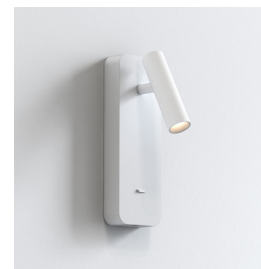

## General

Location:	Interior
Class:	cULus (Class 1)
Location Rating:	Dry
Driver Required:	Mains 120V
Installation Orientation:	Wall Mount - Vertical & Horizontal
Fitting Method:	3x2" Switch Box
Main Material:	Metal - Zinc
Dimensions (mm):	H: 225 W: 80 D: 141
Dimensions (inch):	H: 8.86 W: 3.15 D: 5.55
Cut Out Hole (mm/inch):	-
Recess Depth (mm/inch):	-
Fire Rating:	-
Cable Length (mm/inch):	3000/118.11
Gross Weight (lb):	3.28
Ada Compliant:	Yes - if installed in compliance with ADA 307.2, 308, 309.3, 309.4
Ic Rating:	-

## Lamp

Light Source:	High Powered LED
Wattage:	3.2W
Lamp Included:	Yes (Integral)
Maximum Lamp Length (mm/inch):	-
Luminous Flux (lm):	131
Colour Temp (K):	2700
Cri (Ra):	90
Macadam Ellipse:	3-Step
Tilt Adjustable Angle (°):	90
Rotation Adjustable Angle (°):	330
Average Lifetime (hrs):	51000
Beam Angle (°):	14.3

## Additional Information:

Shade Included:	-
Shade/Diffuser Material:	-
Shade/Diffuser Finish:	-
F Mark:	Suitable for mounting on flammable materials

CODE: 1058159  
FINISH: MATT BLACK

CODE: 1058165  
FINISH: MATT WHITE