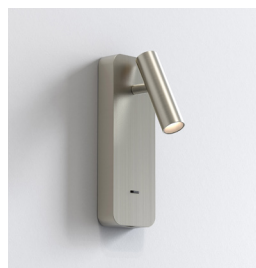

## General

Location:	Interior
Class:	cULus (Class 1)
Location Rating:	Dry
Driver Required:	Mains 120V
Installation Orientation:	Wall Mount - Vertical & Horizontal
Fitting Method:	3x2" Switch Box
Main Material:	Metal - Zinc
Dimensions (mm):	H: 225 W: 80 D: 141
Dimensions (inch):	H: 8.86 W: 3.15 D: 5.55
Cut Out Hole (mm/inch):	-
Recess Depth (mm/inch):	-
Fire Rating:	-
Cable Length (mm/inch):	3000/118.11
Gross Weight (lb):	3.28
Ada Compliant:	Yes - if installed in compliance with ADA 307.2, 308, 309.3, 309.4
Ic Rating:	-

## Lamp

Light Source:	High Powered LED
Wattage:	3.2W
Lamp Included:	Yes (Integral)
Maximum Lamp Length (mm/inch):	-
Luminous Flux (lm):	131
Colour Temp (K):	2700
Cri (Ra):	90
Macadam Ellipse:	3-Step
Tilt Adjustable Angle (°):	90
Rotation Adjustable Angle (°):	330
Average Lifetime (hrs):	51000
Beam Angle (°):	14.3

## Additional Information:

Shade Included:	-
Shade/Diffuser Material:	-
Shade/Diffuser Finish:	-
F Mark:	Suitable for mounting on flammable materials

CODE: 1058159  
FINISH: MATT BLACK

CODE: 1058165  
FINISH: MATT WHITE