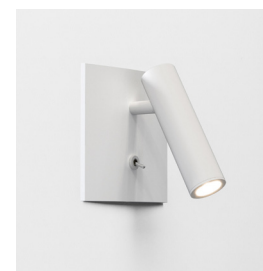

ENNA SQUARE SWITCHED LED (CORD SET)

astro

GENERAL

LOCATION:	Interior
CLASS:	cULus (Class 1)
LOCATION RATING:	Dry
DRIVER REQUIRED:	Mains 120V
INSTALLATION ORIENTATION:	Headboard Mount
FITTING METHOD:	Direct to Headboard
MAIN MATERIAL:	Metal - Aluminium
DIMENSIONS (mm):	H: 110 W: 110 D: 130
DIMENSIONS (inch):	H: 4.33 W: 4.33 D: 5.12
CUT OUT HOLE (mm/inch):	Ø: 89/3½
RECESS DEPTH (mm/inch):	55/2.17
FIRE RATING:	-
CABLE LENGTH (mm/inch):	3200/125.98
GROSS WEIGHT (lb):	2.29
ADA COMPLIANT:	Yes - if installed in compliance with ADA 307.2, 308, 309.3, 309.4
IC RATING:	IC Rated

LAMP

LIGHT SOURCE:	High Powered LED
WATTAGE:	4.3W
LAMP INCLUDED:	Yes (Integral)
MAXIMUM LAMP LENGTH (mm/inch):	-
LUMINOUS FLUX (lm):	134
COLOUR TEMP (K):	2700
CRI (Ra):	90
MACADAM ELLIPSE:	3-Step
TILT ADJUSTABLE ANGLE (°):	90
ROTATION ADJUSTABLE ANGLE (°):	330
LIFETIME (hrs):	60000
BEAM ANGLE (°):	16.9

CODE: 1058169
FINISH: MATT GOLD

CODE: 1058180
FINISH: MATT WHITE

CODE: 1058181
FINISH: MATT BLACK

CODE: 1058182
FINISH: POLISHED CHROME

CODE: 1058183
FINISH: MATT NICKEL

CODE: 1058184
FINISH: BRONZE

TO MAINTAIN THIS PRODUCT TO ITS BEST CONDITION, PLEASE VIEW OUR CARE AND CLEANING GUIDELINES ON THE SUPPORT SECTION OF THE ASTRO WEBSITE.