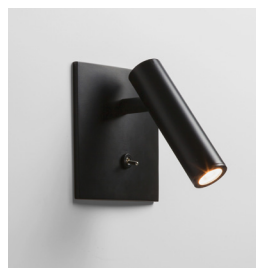

ENNA SQUARE SWITCHED LED (CORD SET)

astro

GENERAL

LOCATION:	Interior
CLASS:	cULus (Class 1)
LOCATION RATING:	Dry
DRIVER REQUIRED:	Mains 120V
INSTALLATION ORIENTATION:	Headboard Mount
FITTING METHOD:	Direct to Headboard
MAIN MATERIAL:	Metal - Aluminium
DIMENSIONS (mm):	H: 110 W: 110 D: 130
DIMENSIONS (inch):	H: 4.33 W: 4.33 D: 5.12
CUT OUT HOLE (mm/inch):	Ø: 89/3½
RECESS DEPTH (mm/inch):	55/2.17
FIRE RATING:	-
CABLE LENGTH (mm/inch):	3200/125.98
GROSS WEIGHT (lb):	2.29
ADA COMPLIANT:	Yes - if installed in compliance with ADA 307.2, 308, 309.3, 309.4
IC RATING:	IC Rated

LAMP

LIGHT SOURCE:	High Powered LED
WATTAGE:	4.3W
LAMP INCLUDED:	Yes (Integral)
MAXIMUM LAMP LENGTH (mm/inch):	-
LUMINOUS FLUX (lm):	134
COLOUR TEMP (K):	2700
CRI (Ra):	90
MACADAM ELLIPSE:	3-Step
TILT ADJUSTABLE ANGLE (°):	90
ROTATION ADJUSTABLE ANGLE (°):	330
LIFETIME (hrs):	60000
BEAM ANGLE (°):	16.9

CODE: 1058169
FINISH: MATT GOLD

CODE: 1058180
FINISH: MATT WHITE

CODE: 1058181
FINISH: MATT BLACK

CODE: 1058182
FINISH: POLISHED CHROME

CODE: 1058183
FINISH: MATT NICKEL

CODE: 1058184
FINISH: BRONZE

TO MAINTAIN THIS PRODUCT TO ITS BEST CONDITION, PLEASE VIEW OUR CARE AND CLEANING GUIDELINES ON THE SUPPORT SECTION OF THE ASTRO WEBSITE.