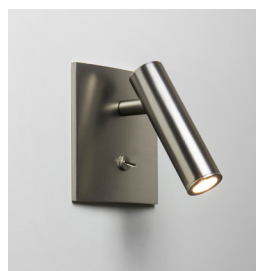

ENNA SQUARE SWITCHED LED (CORD SET)

astro

GENERAL

LOCATION:	Interior
CLASS:	cULus (Class 1)
LOCATION RATING:	Dry
DRIVER REQUIRED:	Mains 120V
INSTALLATION ORIENTATION:	Headboard Mount
FITTING METHOD:	Direct to Headboard
MAIN MATERIAL:	Metal - Aluminium
DIMENSIONS (mm):	H: 110 W: 110 D: 130
DIMENSIONS (inch):	H: 4.33 W: 4.33 D: 5.12
CUT OUT HOLE (mm/inch):	Ø: 89/3½
RECESS DEPTH (mm/inch):	55/2.17
FIRE RATING:	-
CABLE LENGTH (mm/inch):	3200/125.98
GROSS WEIGHT (lb):	2.29
ADA COMPLIANT:	Yes - if installed in compliance with ADA 307.2, 308, 309.3, 309.4
IC RATING:	IC Rated

LAMP

LIGHT SOURCE:	High Powered LED
WATTAGE:	4.3W
LAMP INCLUDED:	Yes (Integral)
MAXIMUM LAMP LENGTH (mm/inch):	-
LUMINOUS FLUX (lm):	134
COLOUR TEMP (K):	2700
CRI (Ra):	90
MACADAM ELLIPSE:	3-Step
TILT ADJUSTABLE ANGLE (°):	90
ROTATION ADJUSTABLE ANGLE (°):	330
LIFETIME (hrs):	60000
BEAM ANGLE (°):	16.9

CODE: 1058169
FINISH: MATT GOLD

CODE: 1058180
FINISH: MATT WHITE

CODE: 1058181
FINISH: MATT BLACK

CODE: 1058182
FINISH: POLISHED CHROME

CODE: 1058183
FINISH: MATT NICKEL

CODE: 1058184
FINISH: BRONZE

TO MAINTAIN THIS PRODUCT TO ITS BEST CONDITION, PLEASE VIEW OUR CARE AND CLEANING GUIDELINES ON THE SUPPORT SECTION OF THE ASTRO WEBSITE.