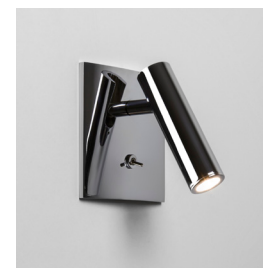

ENNA SQUARE SWITCHED LED (CORD SET)

astro

GENERAL

LOCATION:	Interior
CLASS:	cULus (Class 1)
LOCATION RATING:	Dry
DRIVER REQUIRED:	Mains 120V
INSTALLATION ORIENTATION:	Headboard Mount
FITTING METHOD:	Direct to Headboard
MAIN MATERIAL:	Metal - Aluminium
DIMENSIONS (mm):	H: 110 W: 110 D: 130
DIMENSIONS (inch):	H: 4.33 W: 4.33 D: 5.12
CUT OUT HOLE (mm/inch):	Ø: 89/3½
RECESS DEPTH (mm/inch):	55/2.17
FIRE RATING:	-
CABLE LENGTH (mm/inch):	3200/125.98
GROSS WEIGHT (lb):	2.29
ADA COMPLIANT:	Yes - if installed in compliance with ADA 307.2, 308, 309.3, 309.4
IC RATING:	IC Rated

LAMP

LIGHT SOURCE:	High Powered LED
WATTAGE:	4.3W
LAMP INCLUDED:	Yes (Integral)
MAXIMUM LAMP LENGTH (mm/inch):	-
LUMINOUS FLUX (lm):	134
COLOUR TEMP (K):	2700
CRI (Ra):	90
MACADAM ELLIPSE:	3-Step
TILT ADJUSTABLE ANGLE (°):	90
ROTATION ADJUSTABLE ANGLE (°):	330
LIFETIME (hrs):	60000
BEAM ANGLE (°):	16.9

CODE: 1058169
FINISH: MATT GOLD

CODE: 1058180
FINISH: MATT WHITE

CODE: 1058181
FINISH: MATT BLACK

CODE: 1058182
FINISH: POLISHED CHROME

CODE: 1058183
FINISH: MATT NICKEL

CODE: 1058184
FINISH: BRONZE

TO MAINTAIN THIS PRODUCT TO ITS BEST CONDITION, PLEASE VIEW OUR CARE AND CLEANING GUIDELINES ON THE SUPPORT SECTION OF THE ASTRO WEBSITE.