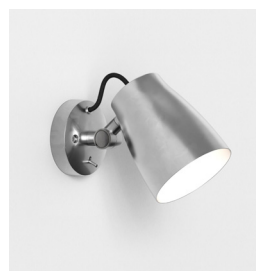

ATELIER WALL (CORD SET)

astro

GENERAL

LOCATION:	Interior
CLASS:	cULus (Class 1)
LOCATION RATING:	Dry
DRIVER REQUIRED:	Mains 120V
INSTALLATION ORIENTATION:	Wall Mount
FITTING METHOD:	Direct to Headboard
MAIN MATERIAL:	Metal - Aluminium
DIMENSIONS (mm):	H: 185 W: 122 D: 245
DIMENSIONS (inch):	H: 7.28 W: 4.80 D: 9.65
CUT OUT HOLE (mm/inch):	-
RECESS DEPTH (mm/inch):	-
FIRE RATING:	-
CABLE LENGTH (mm/inch):	3000/118.11
GROSS WEIGHT (lb):	1.97
ADA COMPLIANT:	Yes - if installed in compliance with ADA 307.2, 308, 309.3, 309.4
IC RATING:	-

LAMP

LIGHT SOURCE:	E26/Medium
WATTAGE:	1 x 25W Max
RECOMMENDED LAMP:	12W Max LED E26/Medium
LAMP INCLUDED:	No
MAXIMUM LAMP LENGTH (mm/inch):	115
LUMINOUS FLUX (lm):	Lamp Dependent
COLOUR TEMP (K):	Lamp Dependent
CRI (Ra):	Lamp Dependent
MACADAM ELLIPSE:	Lamp Dependent
TILT ADJUSTABLE ANGLE (°):	180
ROTATION ADJUSTABLE ANGLE (°):	330
LIFETIME (hrs):	Lamp Dependent
BEAM ANGLE (°):	Lamp Dependent

CODE: 1224064
FINISH: POLISHED ALUMINIUM

CODE: 1224066
FINISH: MATT WHITE

CODE: 1224067
FINISH: MATT BLACK

TO MAINTAIN THIS PRODUCT TO ITS BEST CONDITION, PLEASE VIEW OUR CARE AND CLEANING GUIDELINES ON THE SUPPORT SECTION OF THE ASTRO WEBSITE.