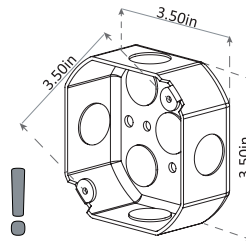

1

TURN OFF POWER
Couper Le Courant! / Corte La Corriente!

2

3

Two people required
Deux personnes sont nécessaires
Se requieren dos personas

4

A

WHITE SUPPLY WIRE / NEUTRAL WHITE OR IDENTIFIED FIXTURE WIRE UL LISTED WIRE NUTS	FILS DE COURANT BLANC / NEUTRE FILS DE CONNECTEUR BLANC OU IDENTIFIABLE COINCEUR DE RELAIS UL QUALIFIE	CABLE DE SUMINISTRO BLANCO / NEGATIVO CABLE A LÁMPARA BLANCO / NEGATIVO CONOS ELÉCTRICOS
BLACK SUPPLY WIRE PLAIN OR BLACK FIXTURE WIRE	FILS DE COURANT NOIR FILS DE CONNECTEUR NOIR OU SANS MARQUES	CABLE DE SUMINISTRO NEGRO CABLE A LÁMPARA NEGRO
BARE, OR GREEN GROUND WIRE FROM SUPPLY BARE, OR GREEN FIXTURE GROUND WIRE	FILS VERT OU NEUTRE DU COURANT FILS VERT OU NEUTRE	CABLE DESNUDO / VERDE TIERRA FÍSICA DEL SUMINISTRO CABLE A LÁMPARA VERDE / TIERRA FÍSICA
BARE, OR GREEN GROUND WIRE FROM SUPPLY OR GREEN GROUND SCREW	FILS VERT OU NEUTRE DU COURANT OR VIS DE TERRE VERTE	CABLE DESNUDO / VERDE TIERRA FÍSICA DEL SUMINISTRO OR TORNILLO VERDE DE TIERRA